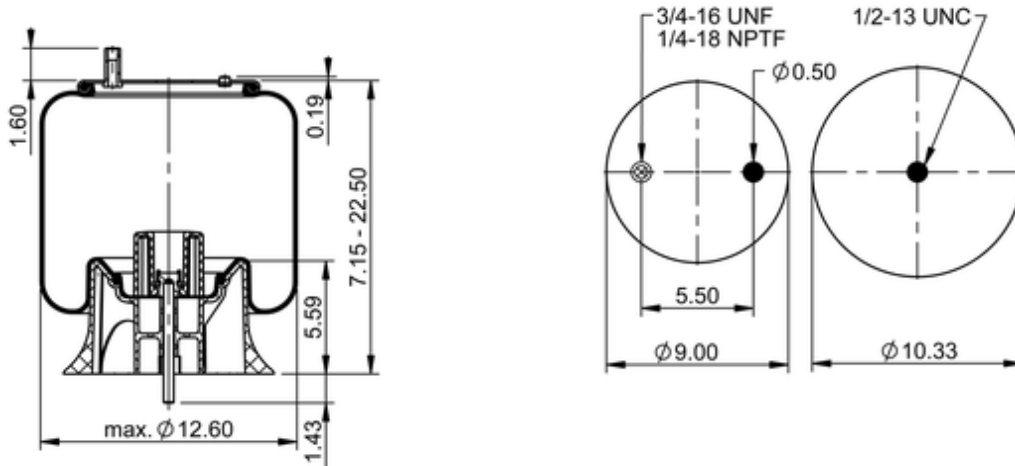

9 10-17.5 P 548
64412

	13.3 lb
	9314552
	1/2-13 UNC: max. 35 lbf ft
	1/4-18 NPTF: max. 22 lbf ft
	3/4-16 UNF: max. 50 lbf ft

Cross-reference

Primeride	AS PR9M17.5 9935
Firestone Style	1T15M-7.5
Firestone No.	W01-358-9935
FleetPride	AS9935
Goodyear	1R12-532
Goodyear Flex No.	566243097

Taurus	6391
Triangle	AS-8548
TRP	AS99350
Automann	1DK23P-9935
Road Choice	AS9935

OE Manufacturer/Part No.

Manufacturer	Original Part No.	Model
SAF Holland	90557157	
SAF Holland	90557301	
Watson & Chalin	AS-0164-1G	