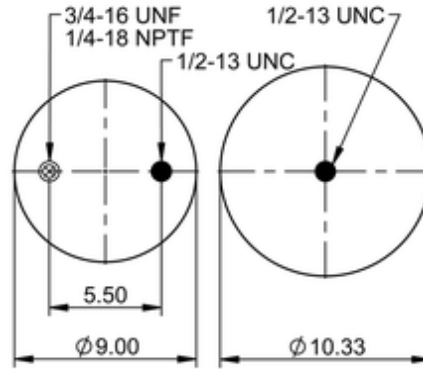

9 10-17.5 P 536
64423

	13.1 lb
	9314552
	1/2-13 UNC: max. 35 lbf ft
	1/4-18 NPTF: max. 22 lbf ft
	3/4-16 UNF: max. 50 lbf ft

Cross-reference

Firestone Style	1T15MPW-7
Firestone No.	W01-358-8903
FleetPride	AS8903
Goodyear	1R11-252
Goodyear Flex No.	566223042
Taurus	6414

Triangle	AS-8536
TRP	AS89030
Automann	1DK23P-8903

OE Manufacturer/Part No.

Manufacturer	Original Part No.	Model
SAF Holland	90557169	