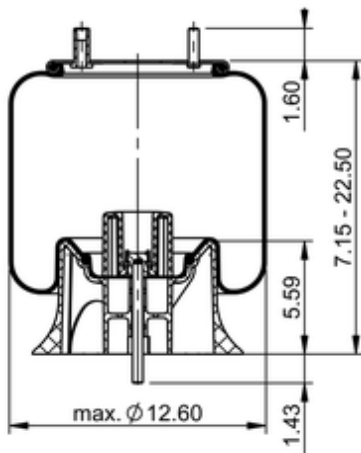

9 10-17.5 P 536
64423

	13.1 lb
	9314552
	1/2-13 UNC: max. 35 lbf ft
	1/4-18 NPTF: max. 22 lbf ft
	3/4-16 UNF: max. 50 lbf ft

Cross-reference

Firestone Style	1T15MPW-7
Firestone No.	W01-358-8903
FleetPride	AS8903
Goodyear	1R11-252
Goodyear Flex No.	566223042
Taurus	6414

Triangle	AS-8536
TRP	AS89030
Automann	1DK23P-8903

OE Manufacturer/Part No.

Manufacturer	Original Part No.	Model
SAF Holland	90557169	