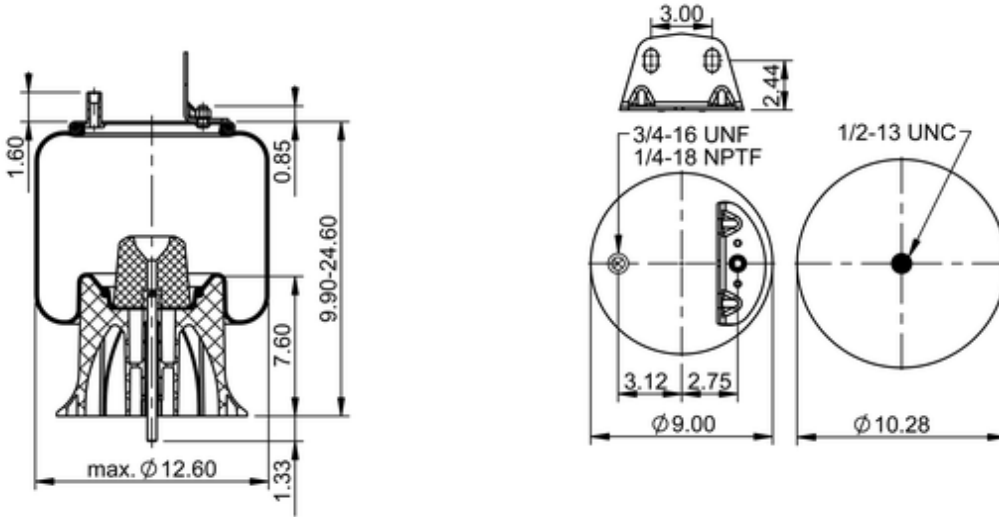

9 10-17.5 P 502 (BK)
69648

	16.5 lb
	9306248
	1/2-13 UNC: max. 35 lbf ft
	1/4-18 NPTF: max. 22 lbf ft
	3/4-16 UNF: max. 50 lbf ft

Cross-reference

Firestone Style	1T15V-8
Firestone No.	W01-358-9471
FleetPride	AS9471
Goodyear	1R12-504
Goodyear Flex No.	566243066
Triangle	AS-8502

TRP	AS94710
Automann	1DK23P-9471

OE Manufacturer/Part No.

Manufacturer	Original Part No.	Model
SAF Holland	AS-0170	
SAF Holland	90557146	
SAF Holland	90557177	
SAF Holland	90557182	