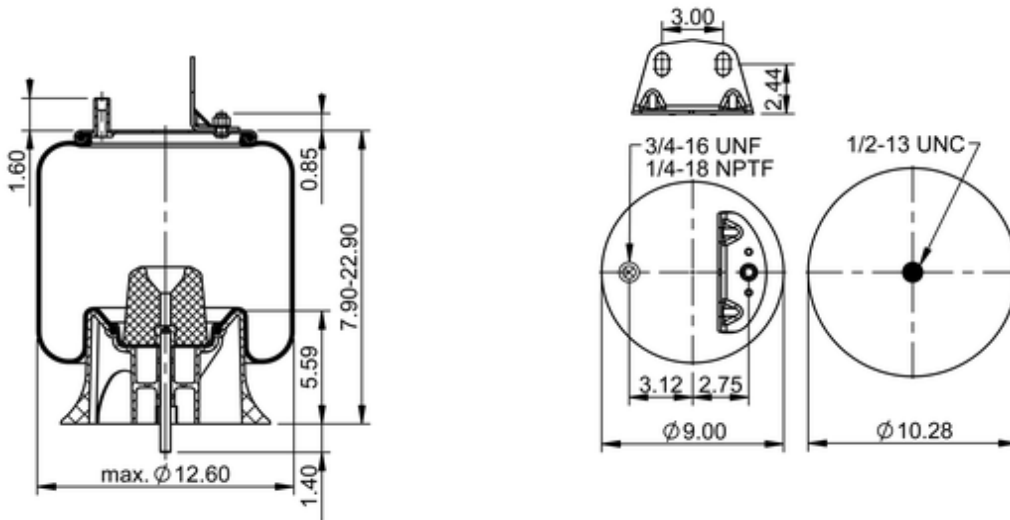

9 10-17.5 P 501 (BK)
69647

	14.5 lb
	9314552
	1/2-13 UNC: max. 35 lbf ft
	1/4-18 NPTF: max. 22 lbf ft
	3/4-16 UNF: max. 50 lbf ft

Cross-reference

Firestone No.	W01-358-9470
FleetPride	AS9470
Triangle	AS-8501
TRP	AS94700
Automann	1DK23P-9470

OE Manufacturer/Part No.

Manufacturer	Original Part No.	Model
SAF Holland	90557145	
SAF Holland	90557211	