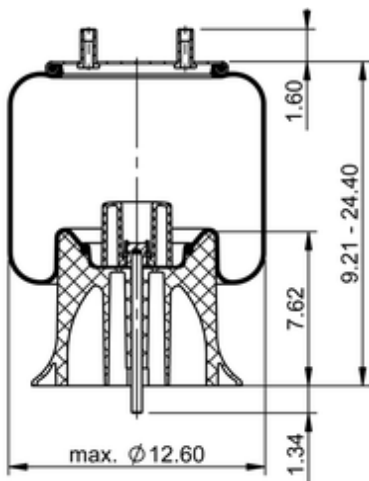

9 10-17.5 P 475
64407

	15.3 lb
	9306248
	1/2-13 UNC: max. 35 lbf ft
	1/4-18 NPTF: max. 22 lbf ft
	3/4-16 UNF: max. 50 lbf ft

Cross-reference

Firestone Style	1T15M-7.5
Firestone No.	W01-358-9943
Taurus	6391
Triangle	AS-8475
TRP	AS99430
Automann	1DK23P-9943

OE Manufacturer/Part No.

Manufacturer	Original Part No.	Model
SAF Holland	90557143	