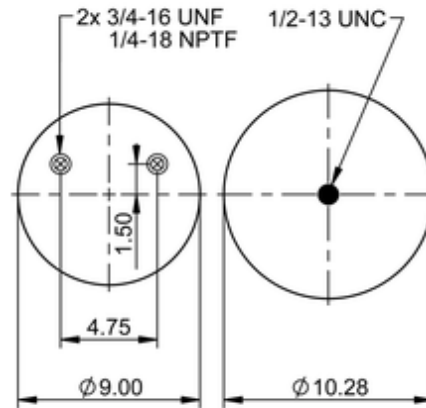

9 10-17.5 P 475
64407

	15.3 lb
	9306248
	1/2-13 UNC: max. 35 lbf ft
	1/4-18 NPTF: max. 22 lbf ft
	3/4-16 UNF: max. 50 lbf ft

Cross-reference

Firestone Style	1T15M-7.5
Firestone No.	W01-358-9943
Taurus	6391
Triangle	AS-8475
TRP	AS99430
Automann	1DK23P-9943

OE Manufacturer/Part No.

Manufacturer	Original Part No.	Model
SAF Holland	90557143	