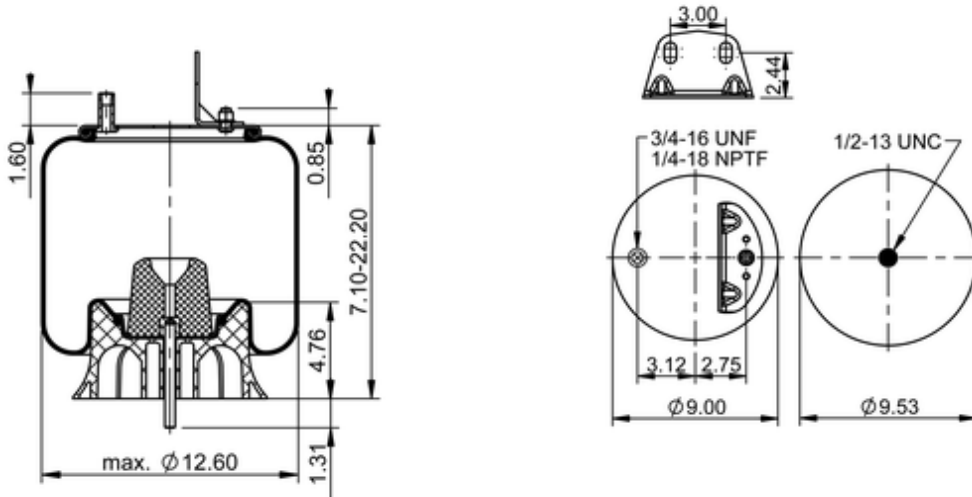

**9 10-17.5 P 467 (BK)**
**69649**

	14.2 lb
	9308128
	1/2-13 UNC: max. 35 lbf ft
	1/4-18 NPTF: max. 22 lbf ft
	3/4-16 UNF: max. 50 lbf ft

**Cross-reference**

Firestone Style	1T15V-8
Firestone No.	W01-358-9472
FleetPride	AS9472
Triangle	AS-8467
TRP	AS94720
Automann	1DK23P-9472

**OE Manufacturer/Part No.**

<b>Manufacturer</b>	<b>Original Part No.</b>	<b>Model</b>
SAF Holland	90557181	
SAF Holland	90557178	
SAF Holland	90557147	
Navistar/Fleetrite	2027297C1	