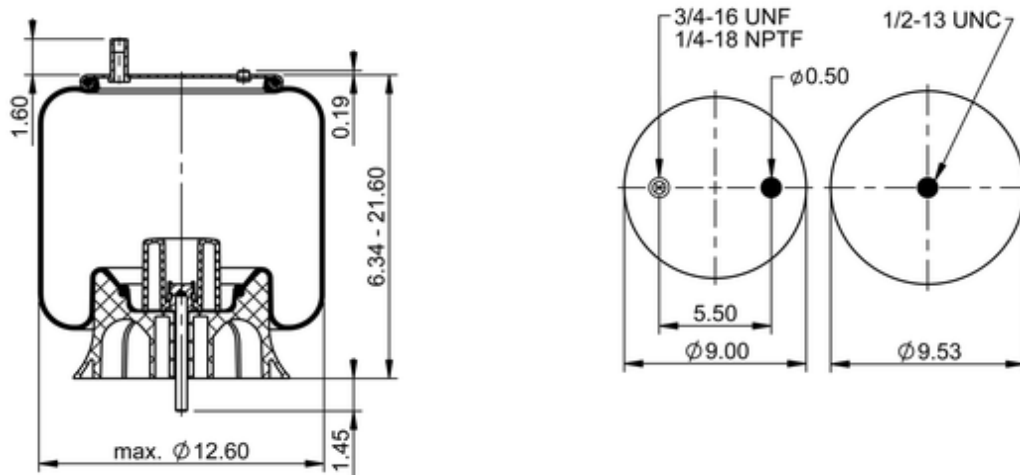

9 10-17.5 P 454
64405

	13 lb
	9308128
	1/2-13 UNC: max. 35 lbf ft
	1/4-18 NPTF: max. 22 lbf ft
	3/4-16 UNF: max. 50 lbf ft

Cross-reference

Firestone Style	1T15M-7.5
Firestone No.	W01-358-9936
FleetPride	AS9936
Goodyear	1R12-499
Goodyear Flex No.	566243038
Taurus	6391

Triangle	AS-8454
TRP	AS99360
Automann	1DK23P-9936

OE Manufacturer/Part No.

Manufacturer	Original Part No.	Model
SAF Holland	90557156	
SAF Holland	90557300	