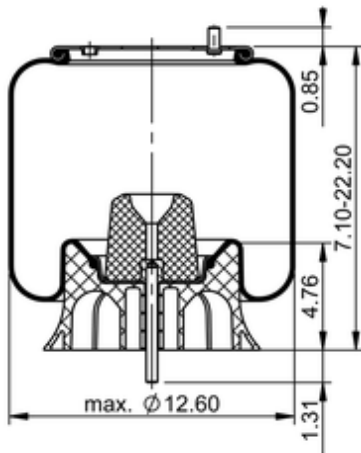

9 10-17.5 P 452
64404

	14.1 lb
	9308128
	1/2-13 UNC: max. 35 lbf ft
	1/4-18 NPTF: max. 22 lbf ft

Cross-reference

Firestone Style	1T15M-7.5
Firestone No.	W01-358-9947
FleetPride	AS9947
Taurus	6391
Triangle	AS-8452
TRP	AS99470
Automann	1DK23P-9947

OE Manufacturer/Part No.

Manufacturer	Original Part No.	Model
Reyco	20142-01	
Reyco	20142-01K	