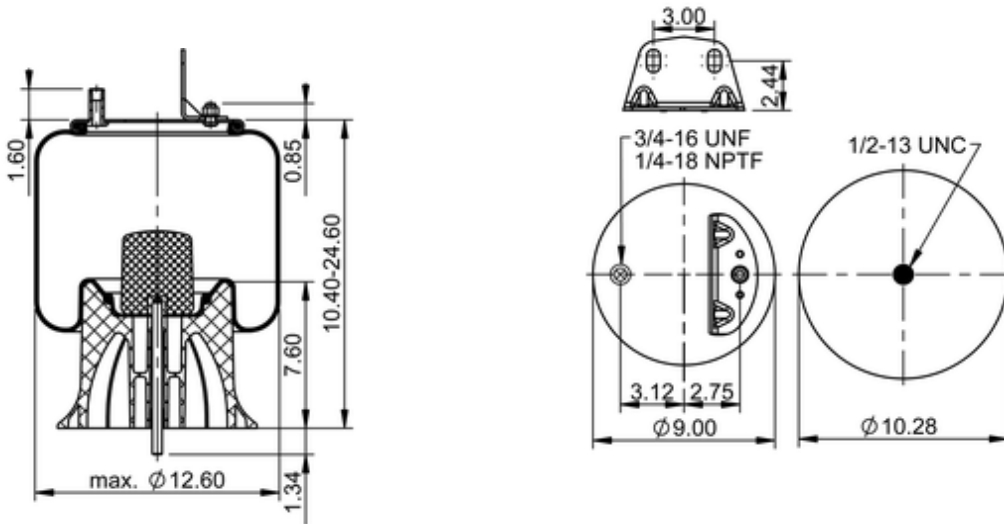

9 10-17.5 P 445 (BK)

69650

	16.2 lb
	9306248
	1/2-13 UNC: max. 35 lbf ft
	1/4-18 NPTF: max. 22 lbf ft
	3/4-16 UNF: max. 50 lbf ft

Cross-reference

Firestone Style	1T15V-8
Firestone No.	W01-358-9473
FleetPride	AS9473
Goodyear	1R12-586
Goodyear Flex No.	566243038
Triangle	AS-8445

TRP	AS94730
Automann	1DK23P-9473

OE Manufacturer/Part No.

Manufacturer	Original Part No.	Model
SAF Holland	90557152	
SAF Holland	90557179	
SAF Holland	90557215	