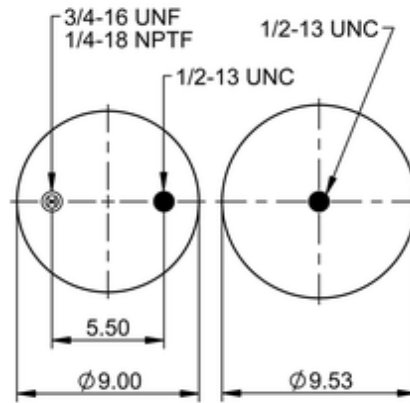

9 10-17.5 P 443
64402

	13 lb
	9308128
	1/2-13 UNC: max. 35 lbf ft
	1/4-18 NPTF: max. 22 lbf ft
	3/4-16 UNF: max. 50 lbf ft

Cross-reference

Primeride	AS PR9M17.5 9921
Firestone Style	1T15M-7.5
Firestone No.	W01-358-9921
FleetPride	AS9921
Goodyear	1R12-502
Goodyear Flex No.	566243038

Taurus	6391
Triangle	AS-8443
TRP	AS99210
Automann	1DK23P-9921
Road Choice	AS9921

OE Manufacturer/Part No.

Manufacturer	Original Part No.	Model
SAF Holland	90557117	
Watson & Chalin	AS-0090	