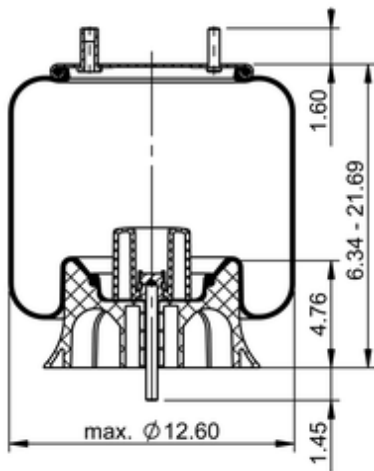

9 10-17.5 P 443
64402

	13 lb
	9308128
	1/2-13 UNC: max. 35 lbf ft
	1/4-18 NPTF: max. 22 lbf ft
	3/4-16 UNF: max. 50 lbf ft

Cross-reference

Primeride	AS PR9M17.5 9921
Firestone Style	1T15M-7.5
Firestone No.	W01-358-9921
FleetPride	AS9921
Goodyear	1R12-502
Goodyear Flex No.	566243038

Taurus	6391
Triangle	AS-8443
TRP	AS99210
Automann	1DK23P-9921
Road Choice	AS9921

OE Manufacturer/Part No.

Manufacturer	Original Part No.	Model
SAF Holland	90557117	
Watson & Chalin	AS-0090	