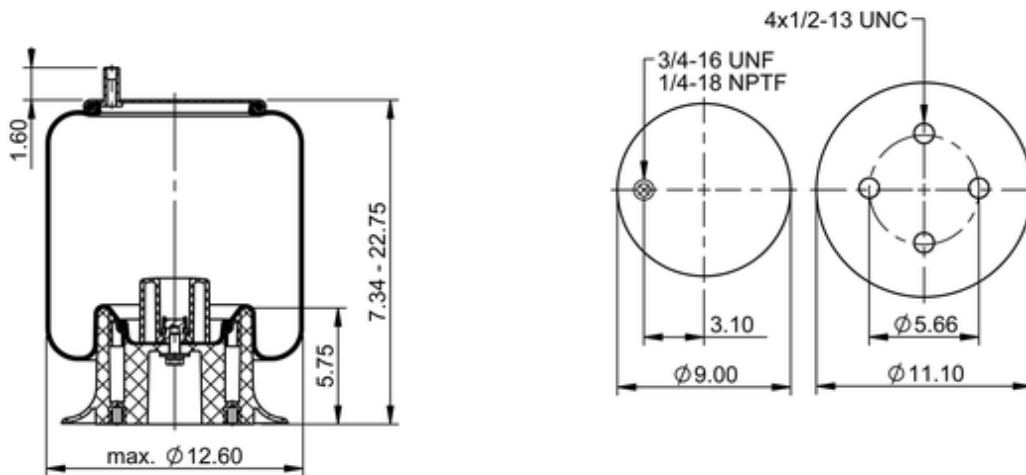

9 10-17.5 P 436
64401

	14 lb
	9308998
	1/2-13 UNC: max. 35 lbf ft
	1/4-18 NPTF: max. 22 lbf ft
	3/4-16 UNF: max. 50 lbf ft

Cross-reference

Primeride	AS PR9M17.5 8944
Firestone Style	1T15MLW-7
Firestone No.	W01-358-8944
Firestone No.	W01-358-9015
FleetPride	AS8944
Goodyear	1R12-366

Goodyear Flex No.	566243038
Taurus	6391
Triangle	AS-8436
TRP	AS89440
Automann	1DK23P-8944
Road Choice	AS8944

OE Manufacturer/Part No.

Manufacturer	Original Part No.	Model
Loadguard	SC2756	
Hendrickson	S-20217	