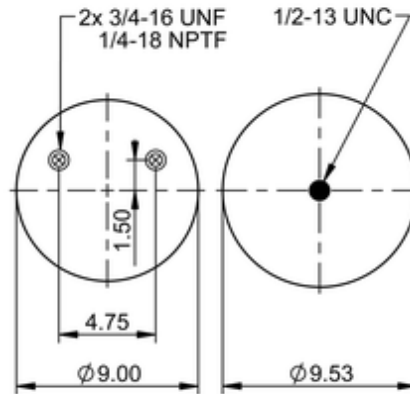

9 10-17.5 P 430
64400

	13.4 lb
	9308132
	1/2-13 UNC: max. 35 lbf ft
	1/4-18 NPTF: max. 22 lbf ft
	3/4-16 UNF: max. 50 lbf ft

Cross-reference

Firestone Style	1T15M-7.5
Firestone No.	W01-358-9942
Taurus	6391
Triangle	AS-8430
TRP	AS99420
Automann	1DK23P-9942