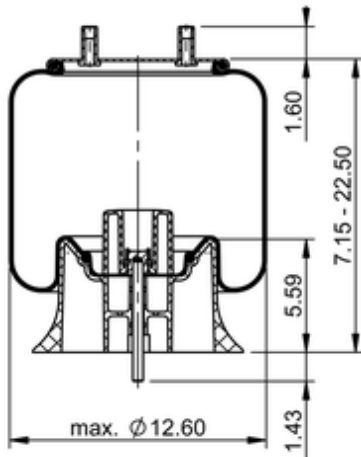

9 10-17.5 P 430
64400

	13.4 lb
	9308132
	1/2-13 UNC: max. 35 lbf ft
	1/4-18 NPTF: max. 22 lbf ft
	3/4-16 UNF: max. 50 lbf ft

Cross-reference

Firestone Style	1T15M-7.5
Firestone No.	W01-358-9942
Taurus	6391
Triangle	AS-8430
TRP	AS99420
Automann	1DK23P-9942

OE Manufacturer/Part No.

Manufacturer	Original Part No.	Model
SAF Holland	90557142	