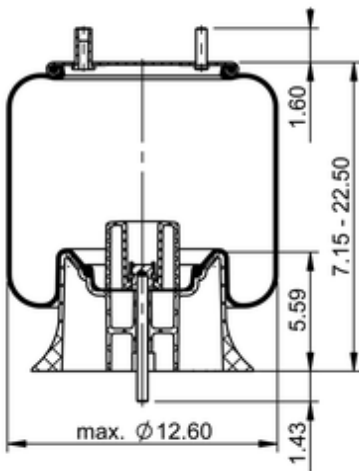

**9 10-17.5 P 429**
**64278**

	13.4 lb
	9314552
	1/2-13 UNC: max. 35 lbf ft
	1/4-18 NPTF: max. 22 lbf ft
	3/4-16 UNF: max. 50 lbf ft

**Cross-reference**

Firestone Style	1T15M-7.5
Firestone No.	W01-358-9923
FleetPride	AS9923
Goodyear	1R12-481
Goodyear Flex No.	566243097
Taurus	6391

Triangle	AS-8429
TRP	AS99230
Automann	1DK23P-9923
Road Choice	AS9923

**OE Manufacturer/Part No.**

<b>Manufacturer</b>	<b>Original Part No.</b>	<b>Model</b>
SAF Holland	90557118	
Brake & Wheel	M3548	