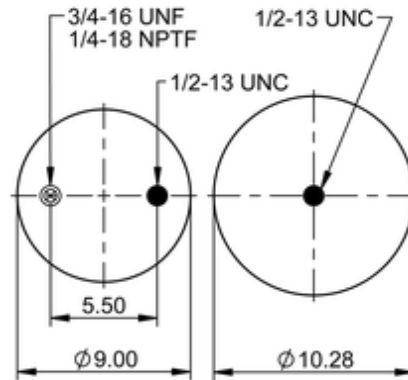

**9 10-17.5 P 429**
**64278**

	13.4 lb
	9314552
	1/2-13 UNC: max. 35 lbf ft
	1/4-18 NPTF: max. 22 lbf ft
	3/4-16 UNF: max. 50 lbf ft

**Cross-reference**

Firestone Style	1T15M-7.5
Firestone No.	W01-358-9923
FleetPride	AS9923
Goodyear	1R12-481
Goodyear Flex No.	566243097
Taurus	6391

Triangle	AS-8429
TRP	AS99230
Automann	1DK23P-9923
Road Choice	AS9923

**OE Manufacturer/Part No.**

<b>Manufacturer</b>	<b>Original Part No.</b>	<b>Model</b>
SAF Holland	90557118	
Brake & Wheel	M3548	