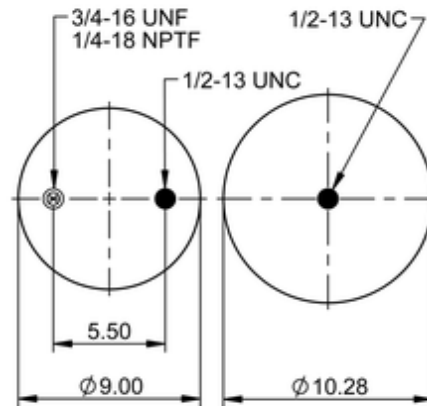

9 10-17.5 P 428
64399

	15.3 lb
	9306248
	1/2-13 UNC: max. 35 lbf ft
	1/4-18 NPTF: max. 22 lbf ft
	3/4-16 UNF: max. 50 lbf ft

Cross-reference

Firestone Style	1T15M-7.5
Firestone No.	W01-358-9922
FleetPride	AS9922
Goodyear	1R12-498
Goodyear Flex No.	566243097
Taurus	6391

Triangle	AS-8428
TRP	AS99220
Automann	1DK23P-9922

OE Manufacturer/Part No.

Manufacturer	Original Part No.	Model
SAF Holland	90557119	