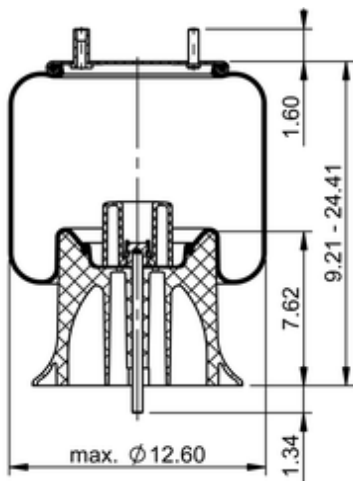

9 10-17.5 P 428
64399

	15.3 lb
	9306248
	1/2-13 UNC: max. 35 lbf ft
	1/4-18 NPTF: max. 22 lbf ft
	3/4-16 UNF: max. 50 lbf ft

Cross-reference

Firestone Style	1T15M-7.5
Firestone No.	W01-358-9922
FleetPride	AS9922
Goodyear	1R12-498
Goodyear Flex No.	566243097
Taurus	6391

Triangle	AS-8428
TRP	AS99220
Automann	1DK23P-9922

OE Manufacturer/Part No.

Manufacturer	Original Part No.	Model
SAF Holland	90557119	