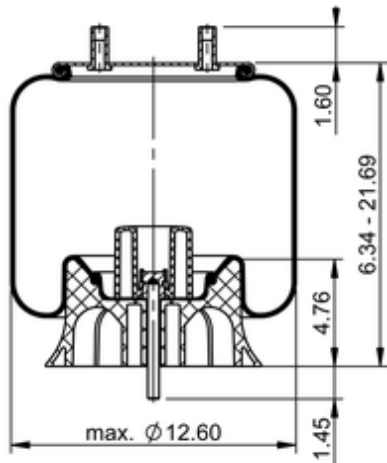

9 10-17.5 P 426
64398

	13.1 lb
	9308128
	1/2-13 UNC: max. 35 lbf ft
	1/4-18 NPTF: max. 22 lbf ft
	3/4-16 UNF: max. 50 lbf ft

Cross-reference

Firestone Style	1T15M-7.5
Firestone No.	W01-358-9902
Goodyear	1R12-640
Goodyear Flex No.	566243038
Taurus	6391
Triangle	AS-8426

TRP	AS99020
Automann	1DK23P-9902

OE Manufacturer/Part No.

Manufacturer	Original Part No.	Model
SAF Holland	90557138	