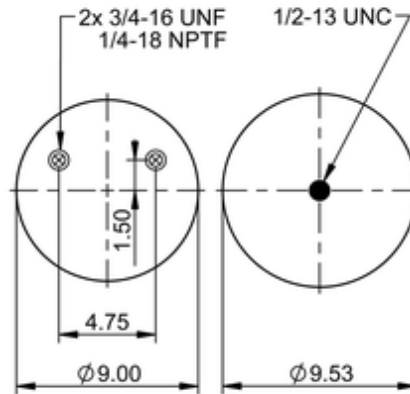

9 10-17.5 P 426
64398

	13.1 lb
	9308128
	1/2-13 UNC: max. 35 lbf ft
	1/4-18 NPTF: max. 22 lbf ft
	3/4-16 UNF: max. 50 lbf ft

Cross-reference

Firestone Style	1T15M-7.5
Firestone No.	W01-358-9902
Goodyear	1R12-640
Goodyear Flex No.	566243038
Taurus	6391
Triangle	AS-8426

TRP	AS99020
Automann	1DK23P-9902

OE Manufacturer/Part No.

Manufacturer	Original Part No.	Model
SAF Holland	90557138	