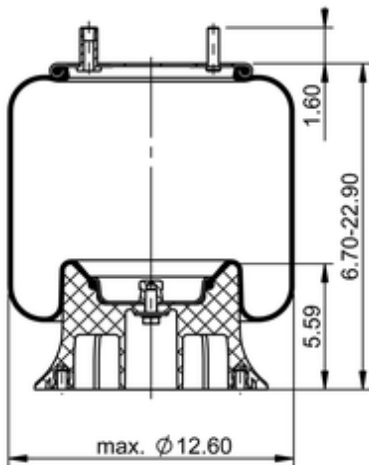

9 10-17.5 P 418
64334

	13.2 lb
	9308133
	1/2-13 UNC: max. 35 lbf ft
	1/4-18 NPTF: max. 22 lbf ft
	3/4-16 UNF: max. 50 lbf ft

Cross-reference

Firestone Style	1T15M-7.5
Firestone No.	W01-358-9342
FleetPride	AS9342
Goodyear	1R12-450
Goodyear Flex No.	566243097
Taurus	6364

Triangle	AS-8418
TRP	AS93420
Automann	1DK23P-9342

OE Manufacturer/Part No.

Manufacturer	Original Part No.	Model
Granning	2727	
Chalmers	07R00005	