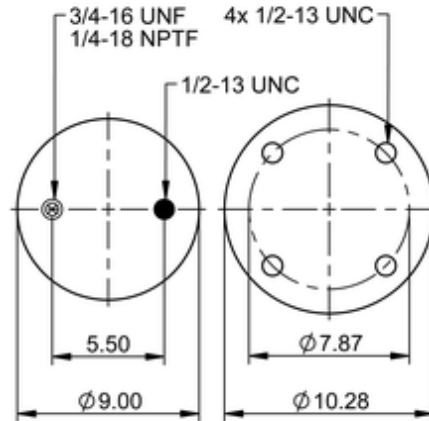

9 10-17.5 P 418
64334

	13.2 lb
	9308133
	1/2-13 UNC: max. 35 lbf ft
	1/4-18 NPTF: max. 22 lbf ft
	3/4-16 UNF: max. 50 lbf ft

Cross-reference

Firestone Style	1T15M-7.5
Firestone No.	W01-358-9342
FleetPride	AS9342
Goodyear	1R12-450
Goodyear Flex No.	566243097
Taurus	6364

Triangle	AS-8418
TRP	AS93420
Automann	1DK23P-9342

OE Manufacturer/Part No.

Manufacturer	Original Part No.	Model
Granning	2727	
Chalmers	07R00005	