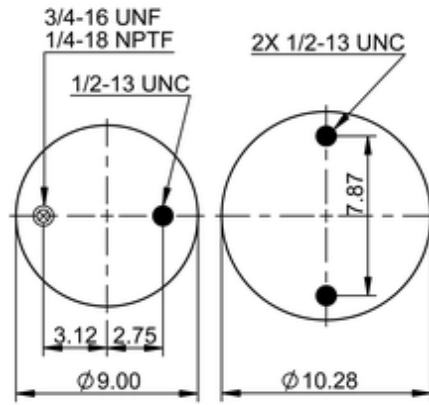

**9 10-17.5 P 175**
**78220**

	12.8 lb
	9308133
	1/2-13 UNC: max. 35 lbf ft
	1/4-18 NPTF: max. 22 lbf ft
	3/4-16 UNF: max. 50 lbf ft

**Cross-reference**

TRP	AS01753
Automann	1DK23P-P175

**OE Manufacturer/Part No.**