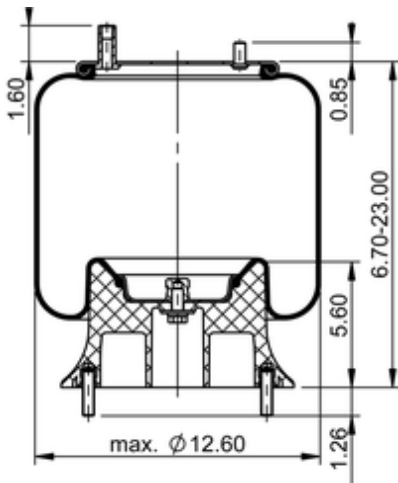

**9 10-17.5 P 175**
**78220**

	12.8 lb
	9308133
	1/2-13 UNC: max. 35 lbf ft
	1/4-18 NPTF: max. 22 lbf ft
	3/4-16 UNF: max. 50 lbf ft

**Cross-reference**

TRP	AS01753
Automann	1DK23P-P175

**OE Manufacturer/Part No.**

Manufacturer	Original Part No.	Model
--------------	-------------------	-------

SAF Holland

90557396