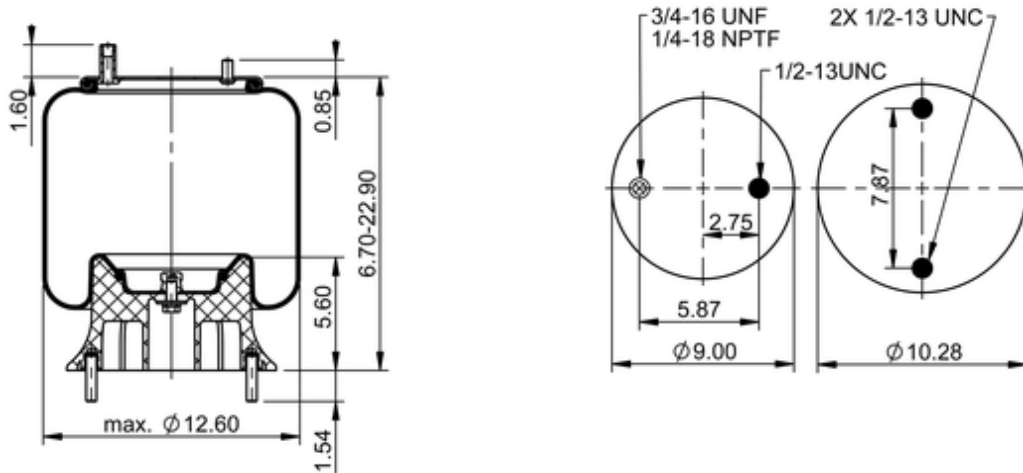

9 10-17.5 P 173
78181

	13.7 lb
	9308133
	1/2-13 UNC: max. 35 lbf ft
	1/4-18 NPTF: max. 22 lbf ft
	3/4-16 UNF: max. 50 lbf ft

Cross-reference

TRP	AS01733
Automann	1DK23P-P173

OE Manufacturer/Part No.

Manufacturer	Original Part No.	Model
--------------	-------------------	-------