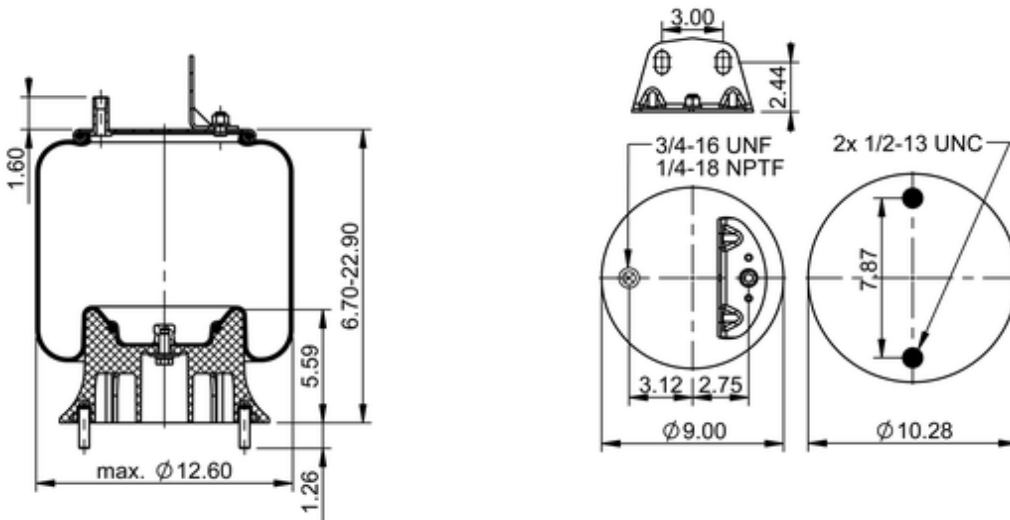

9 10-17.5 P 169
74205

	14.8 lb
	9308133
	1/2-13 UNC: max. 35 lbf ft
	1/8-27 NPTF: max. 18 lbf ft
	3/4-16 UNF: max. 5 lbf ft

Cross-reference

TRP	AS01693
Automann	1DK23P-169

OE Manufacturer/Part No.

Manufacturer	Original Part No.	Model
--------------	-------------------	-------