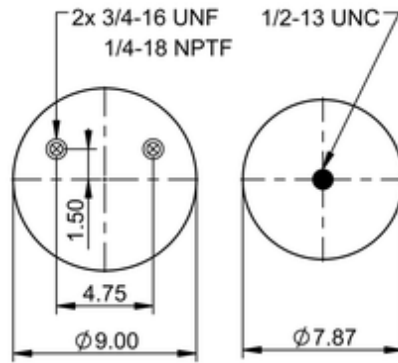

9 10-17.5 P 1388

78601

	14.1 lb
	9308765
	1/2-13 UNC: max. 35 lbf ft
	1/4-18 NPTF: max. 22 lbf ft
	3/4-16 UNF: max. 50 lbf ft

**Cross-reference**

Firestone Style	1T15MPW-7
Firestone No.	W01-358-6231

**OE Manufacturer/Part No.**