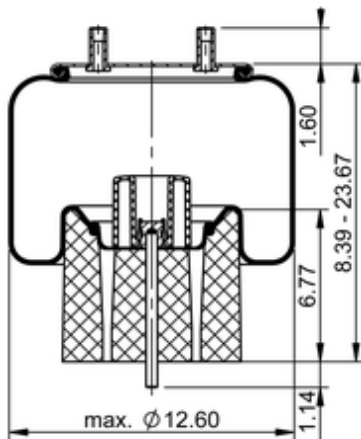

9 10-17.5 P 1388

78601

	14.1 lb
	9308765
	1/2-13 UNC: max. 35 lbf ft
	1/4-18 NPTF: max. 22 lbf ft
	3/4-16 UNF: max. 50 lbf ft

**Cross-reference**

Firestone Style	1T15MPW-7
Firestone No.	W01-358-6231

**OE Manufacturer/Part No.**

Manufacturer	Original Part No.	Model
--------------	-------------------	-------

Meritor

21227742