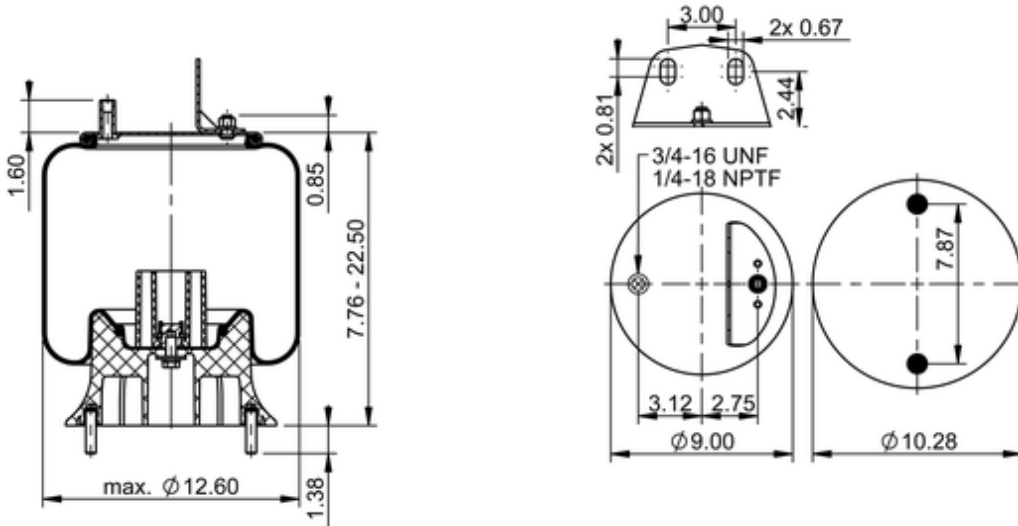

9 10-17.5 P 136 (BK)

78015

	15.7 lb
	9308133
	1/2-13 UNC: max. 35 lbf ft
	1/4-18 NPTF: max. 22 lbf ft
	3/4-16 UNF: max. 50 lbf ft

Cross-reference

TRP	AS01363
Automann	1DK23P-P136

OE Manufacturer/Part No.

Manufacturer	Original Part No.	Model
--------------	-------------------	-------