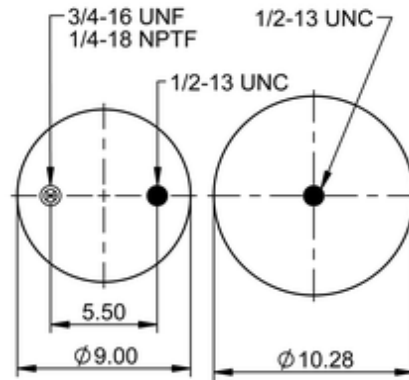

9 10-17.5 P 1243

600454

	15.2 lb
	9306248
	1/2-13 UNC: max. 35 lbf ft
	1/4-18 NPTF: max. 22 lbf ft
	3/4-16 UNF: max. 50 lbf ft

Cross-reference

TRP	AS012433
-----	----------

OE Manufacturer/Part No.

Manufacturer	Original Part No.	Model
SAF Holland	90557473	