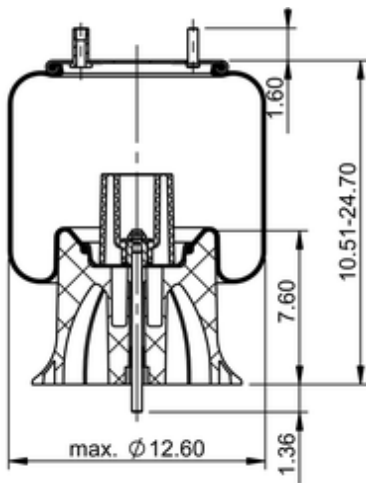

9 10-17.5 P 1243

600454

	15.2 lb
	9306248
	1/2-13 UNC: max. 35 lbf ft
	1/4-18 NPTF: max. 22 lbf ft
	3/4-16 UNF: max. 50 lbf ft

Cross-reference

TRP	AS012433
-----	----------

OE Manufacturer/Part No.

Manufacturer	Original Part No.	Model
SAF Holland	90557473	