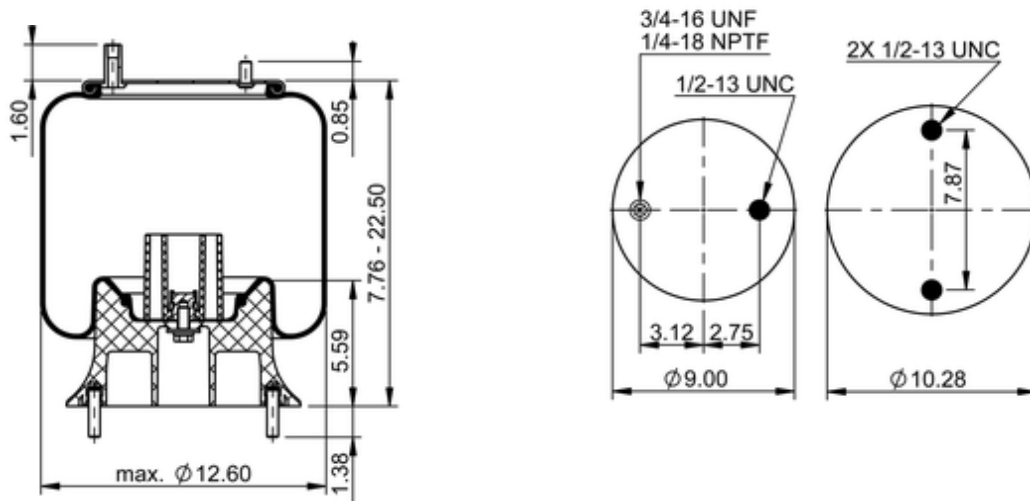

9 10-17.5 P 1056
78221

	13.9 lb
	9308133
	1/2-13 UNC: max. 35 lbf ft
	1/4-18 NPTF: max. 22 lbf ft
	3/4-16 UNF: max. 50 lbf ft

Cross-reference

TRP	AS10563
Automann	1DK23P-P1056

OE Manufacturer/Part No.

Manufacturer	Original Part No.	Model
--------------	-------------------	-------