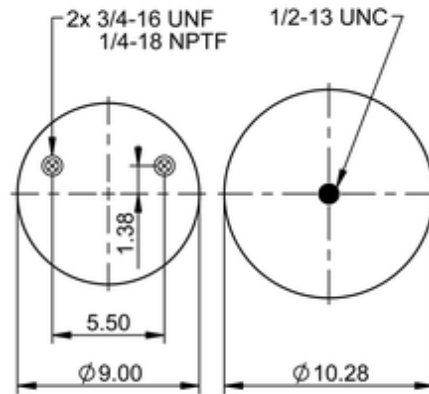

9 10-17.5 A 930
67586

	16.5 lb
	9313361
	1/2-13 UNC: max. 35 lbf ft
	1/4-18 NPTF: max. 22 lbf ft
	3/4-16 UNF: max. 50 lbf ft

Cross-reference

Primeride	AS PR9M17.5 9974
Firestone Style	1T15M-7.5
Firestone No.	W01-358-9974
FleetPride	AS9974
Goodyear	1R12-1048
Goodyear Flex No.	566243097

Triangle	AS-8930
TRP	AS99740
Automann	1DK23P-9974
Road Choice	AS9974

OE Manufacturer/Part No.

Manufacturer	Original Part No.	Model
SAF Holland	90557332	