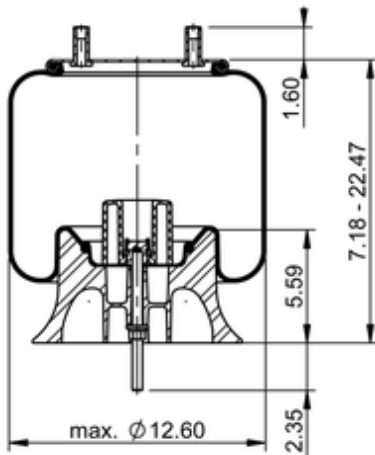

9 10-17.5 A 930
67586

	16.5 lb
	9313361
	1/2-13 UNC: max. 35 lbf ft
	1/4-18 NPTF: max. 22 lbf ft
	3/4-16 UNF: max. 50 lbf ft

Cross-reference

Primeride	AS PR9M17.5 9974
Firestone Style	1T15M-7.5
Firestone No.	W01-358-9974
FleetPride	AS9974
Goodyear	1R12-1048
Goodyear Flex No.	566243097

Triangle	AS-8930
TRP	AS99740
Automann	1DK23P-9974
Road Choice	AS9974

OE Manufacturer/Part No.

Manufacturer	Original Part No.	Model
SAF Holland	90557332	