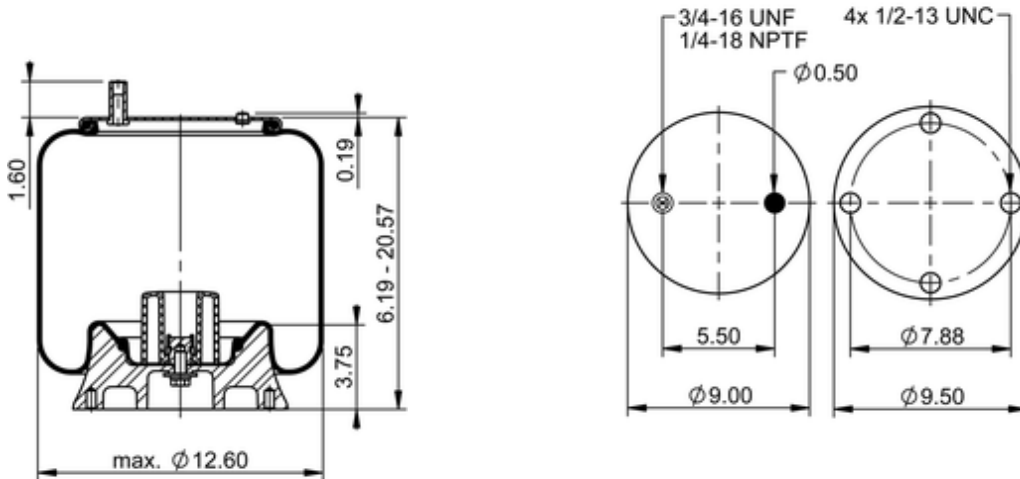

**9 10-17.5 A 802**
**64762**

	15.9 lb
	9309183
	1/2-13 UNC: max. 35 lbf ft
	1/4-18 NPTF: max. 22 lbf ft
	3/4-16 UNF: max. 50 lbf ft

**Cross-reference**

Firestone No.	W01-358-1096
Goodyear	1R12-494
Goodyear Flex No.	566243038
Triangle	AS-8802
TRP	AS10960
Automann	1DK23P-A802

**OE Manufacturer/Part No.**

<b>Manufacturer</b>	<b>Original Part No.</b>	<b>Model</b>
Cush	C-0079	
Ridewell	100003	