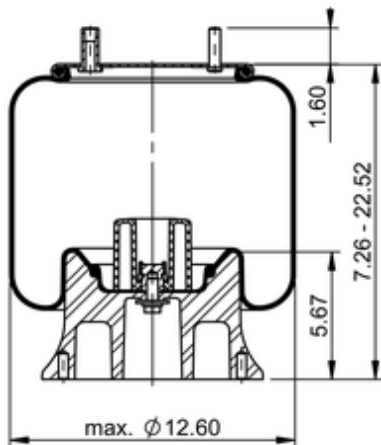

9 10-17.5 A 535
64411

	16 lb
	9311400
	1/2-13 UNC: max. 35 lbf ft
	1/4-18 NPTF: max. 22 lbf ft
	3/4-16 UNF: max. 50 lbf ft

Cross-reference

Firestone Style	1T15M-7.5
Firestone No.	W01-358-9948
FleetPride	AS9948
Taurus	6391
Triangle	AS-8535
TRP	AS99480

Automann	1DK23P-9948
----------	-------------

OE Manufacturer/Part No.

Manufacturer	Original Part No.	Model
SAF Holland	90557227	