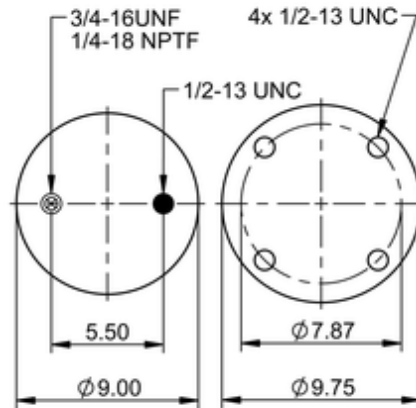

9 10-17.5 A 535
64411

	16 lb
	9311400
	1/2-13 UNC: max. 35 lbf ft
	1/4-18 NPTF: max. 22 lbf ft
	3/4-16 UNF: max. 50 lbf ft

Cross-reference

Firestone Style	1T15M-7.5
Firestone No.	W01-358-9948
FleetPride	AS9948
Taurus	6391
Triangle	AS-8535
TRP	AS99480

Automann	1DK23P-9948
----------	-------------

OE Manufacturer/Part No.

Manufacturer	Original Part No.	Model
SAF Holland	90557227	