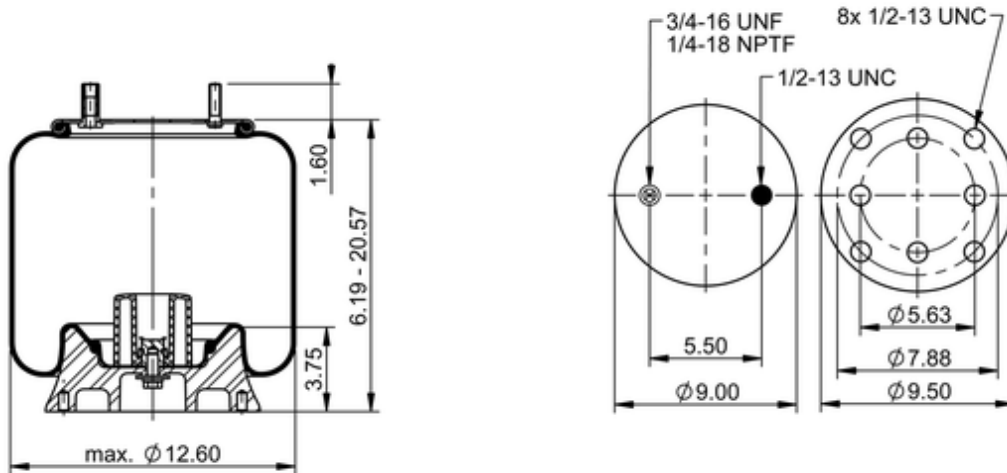

9 10-17.5 A 1205

75562

 lb	15.8 lb
	9309183
	1/2-13 UNC: max. 35 lbf ft
	1/4-18 NPTF: max. 22 lbf ft
	3/4-16 UNF: max. 50 lbf ft

### Cross-reference

Goodyear	1R12-617
Triangle	AS-81205
Automann	1DK23P-A1205

OE Manufacturer/Part No.

Manufacturer	Original Part No.	Model
--------------	-------------------	-------

---

© 2024 ContiTech Deutschland GmbH, ALL RIGHTS RESERVED. <https://www.continental-industry.com/>