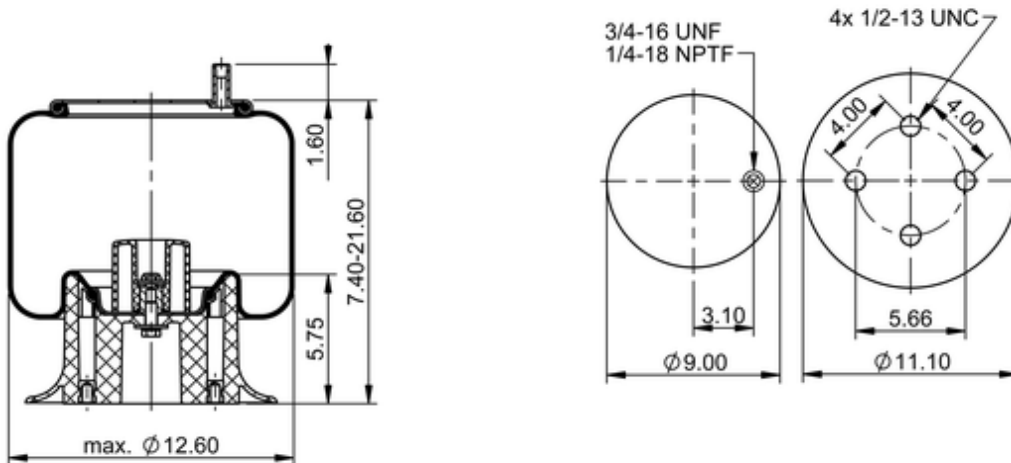

9 10-16 P 710
64634

	13.5 lb
	9308998
	1/2-13 UNC: max. 35 lbf ft
	1/4-18 NPTF: max. 22 lbf ft
	3/4-16 UNF: max. 50 lbf ft

Cross-reference

Firestone Style	1T15MW-6
Firestone No.	W01-358-9299
FleetPride	AS9299
Goodyear	1R12-366
Goodyear Flex No.	566243038
Triangle	AS-8710

TRP	AS92990
Automann	1DK23K-9299

OE Manufacturer/Part No.

Manufacturer	Original Part No.	Model
Hendrickson	S-20716	
Hendrickson	C-20217	