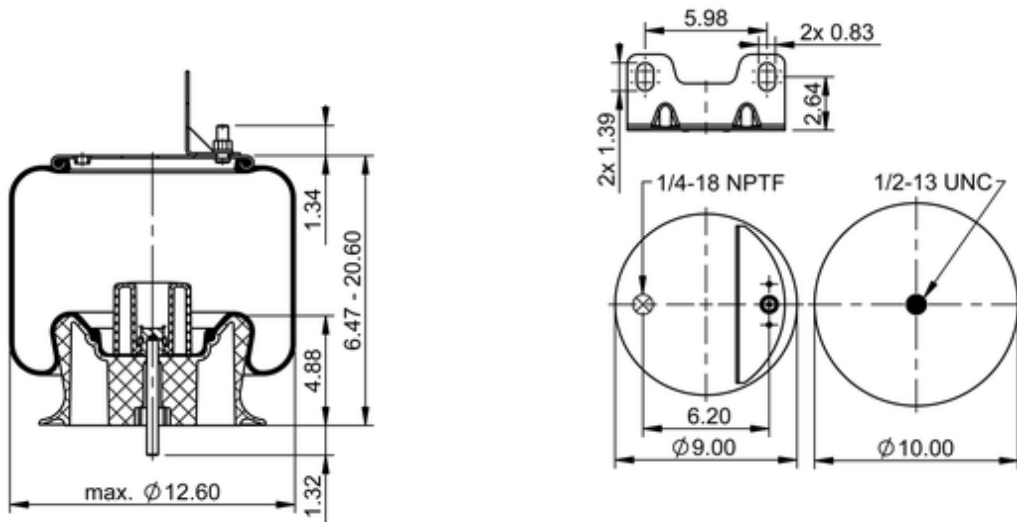

9 10-16 P 549 (BK)

69658

	13.6 lb
	9308660
	1/2-13 UNC: max. 35 lbf ft
	1/4-18 NPTF: max. 22 lbf ft

**Cross-reference**

Firestone Style	1T15MT-6
Firestone No.	W01-358-9643
FleetPride	AS9643
Triangle	AS-8549
TRP	AS96430
Automann	1DK23K-9643

**OE Manufacturer/Part No.**

<b>Manufacturer</b>	<b>Original Part No.</b>	<b>Model</b>
Hendrickson	58995-2	