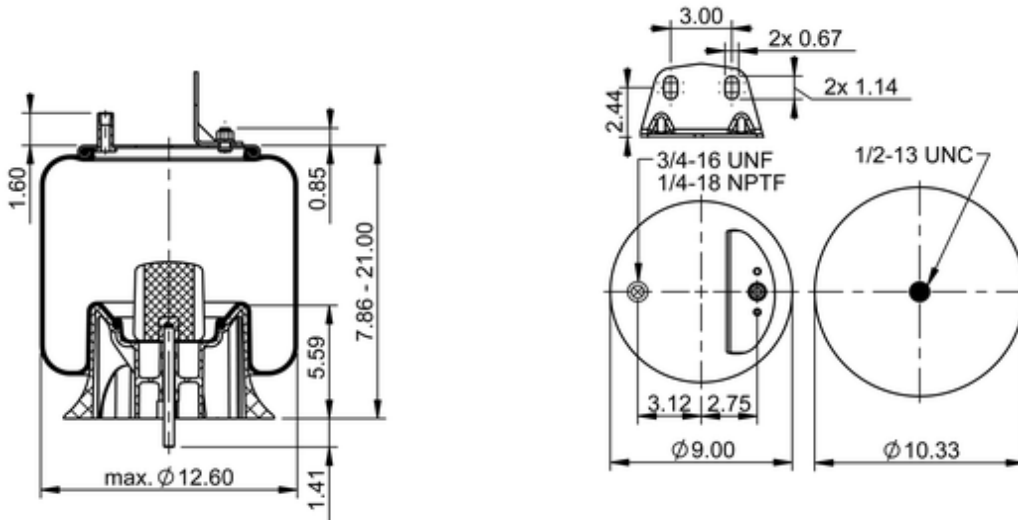

9 10-16 P 547 (BK)
69653

	14.1 lb
	9314552
	1/2-13 UNC: max. 35 lbf ft
	1/4-18 NPTF: max. 22 lbf ft
	3/4-16 UNF: max. 50 lbf ft

Cross-reference

Firestone No.	W01-358-9496
FleetPride	AS9496
Triangle	AS-8547
Automann	1DK23K-9496

OE Manufacturer/Part No.

Manufacturer	Original Part No.	Model
SAF Holland	90557208	