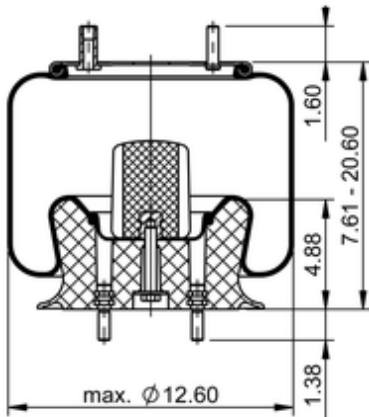

9 10-16 P 510
64318

	15.1 lb
	9308663
	1/2-13 UNC: max. 35 lbf ft
	1/4-18 NPTF: max. 22 lbf ft
	3/4-16 UNF: max. 50 lbf ft

Cross-reference

Firestone Style	1T15M-6
Firestone No.	W01-358-9944
Taurus	6363
Triangle	AS-8510
TRP	AS99440
Automann	1DK23K-9944

OE Manufacturer/Part No.

Manufacturer	Original Part No.	Model
Reyco	12884-01B	