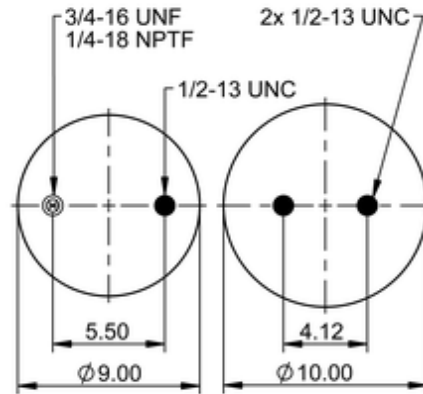

9 10-16 P 510
64318

	15.1 lb
	9308663
	1/2-13 UNC: max. 35 lbf ft
	1/4-18 NPTF: max. 22 lbf ft
	3/4-16 UNF: max. 50 lbf ft

Cross-reference

Firestone Style	1T15M-6
Firestone No.	W01-358-9944
Taurus	6363
Triangle	AS-8510
TRP	AS99440
Automann	1DK23K-9944