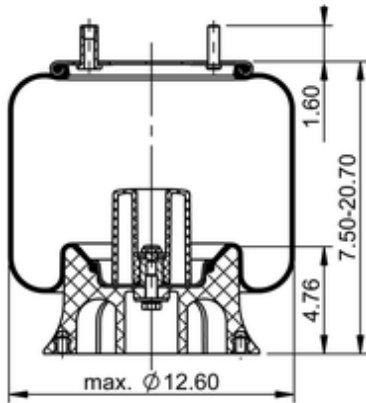

**9 10-16 P 500**
**64317**

	12.7 lb
	9308301
	1/2-13 UNC: max. 35 lbf ft
	1/4-18 NPTF: max. 22 lbf ft
	3/4-16 UNF: max. 50 lbf ft

**Cross-reference**

Firestone Style	1T15M-6
Firestone No.	W01-358-9474
FleetPride	AS9474
Taurus	6363
Triangle	AS-8500
TRP	AS94740

Automann

1DK23K-9474

**OE Manufacturer/Part No.**

<b>Manufacturer</b>	<b>Original Part No.</b>	<b>Model</b>
Eveley	RA 1954-11	
Reyco	20966-01	