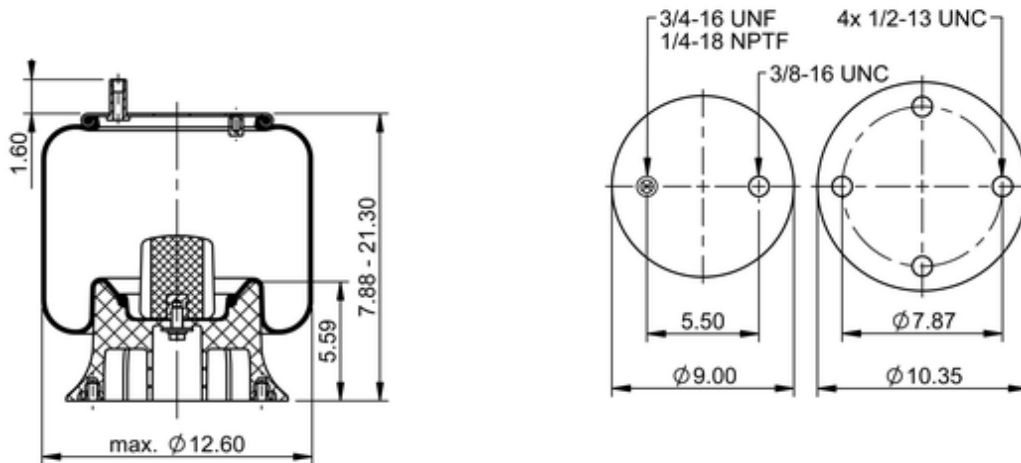

**9 10-16 P 497**
**64314**

	14.8 lb
	9308133
	1/2-13 UNC: max. 35 lbf ft
	1/4-18 NPTF: max. 22 lbf ft
	3/4-16 UNF: max. 50 lbf ft

**Cross-reference**

Firestone Style	1T15M-6
Firestone No.	W01-358-8924
FleetPride	AS8924
Goodyear	1R12-436
Goodyear Flex No.	566243038
Taurus	6363