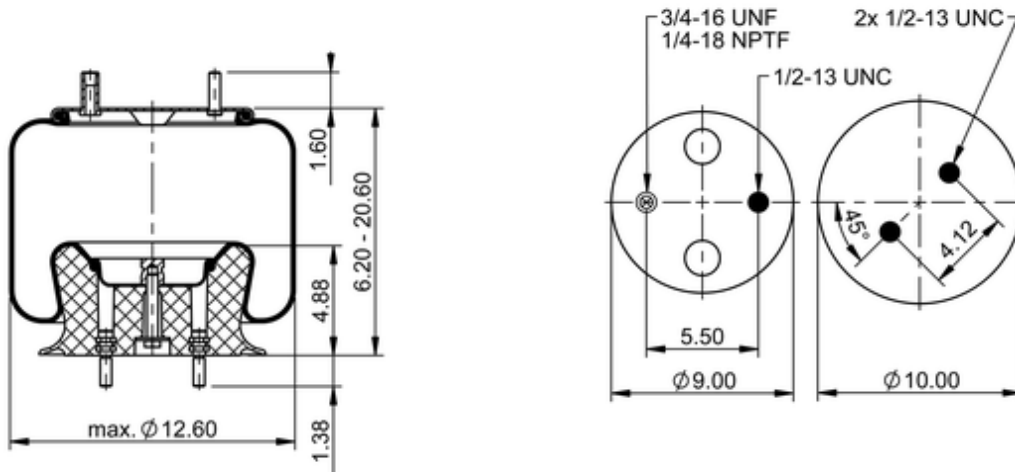

9 10-16 P 441
64308

	13.2 lb
	9308663
	1/2-13 UNC: max. 35 lbf ft
	1/4-18 NPTF: max. 22 lbf ft
	3/4-16 UNF: max. 50 lbf ft

Cross-reference

Firestone Style	1T15M-6
Firestone No.	W01-358-9213
FleetPride	AS9213
Taurus	6363
Triangle	AS-8441
TRP	AS92130

Automann	1DK23K-9213
Road Choice	AS9213

OE Manufacturer/Part No.

Manufacturer	Original Part No.	Model
Dayton	352-9213	
Navistar/Fleetrite	1686386C1	
SAF Holland	57009213	
Navistar/Fleetrite	501559C1	
Navistar/Fleetrite	1660581C1	
Loadguard	SC2048	
Hendrickson	S-13033	
Brake & Wheel	M3522	
Volvo	3130495	
Ridewell	1003589213C	
Navistar/Fleetrite	501559C2	