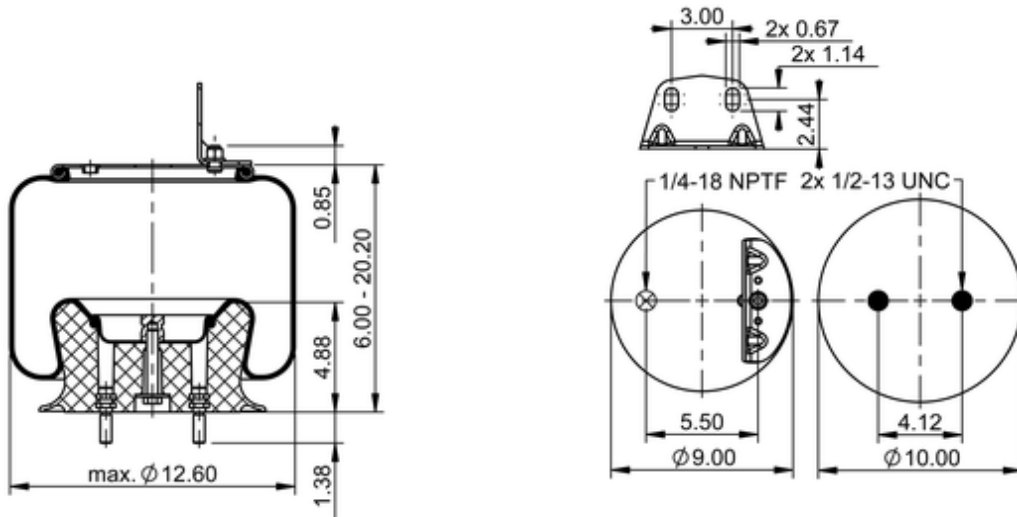

9 10-16 P 416 (BK)
69643

	13.1 lb
	9308663
	1/2-13 UNC: max. 35 lbf ft
	1/4-18 NPTF: max. 22 lbf ft

Cross-reference

Firestone Style	1T15M-6
Firestone No.	W01-358-9296
FleetPride	AS9296
Goodyear	1R12-400
Goodyear Flex No.	566243038
Triangle	AS-8416
TRP	AS92960

Automann	1DK23K-9296
Road Choice	AS9296

OE Manufacturer/Part No.

Manufacturer	Original Part No.	Model
Volvo	8169868	
Volvo	8061151	
Loadguard	SC2760	