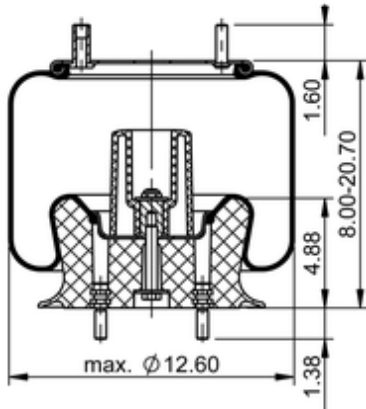

9 10-16 P 410
64276

	14.7 lb
	9308662
	1/2-13 UNC: max. 35 lbf ft
	1/4-18 NPTF: max. 22 lbf ft
	3/4-16 UNF: max. 50 lbf ft

Cross-reference

Firestone Style	1T15M-6
Firestone No.	W01-358-9466
FleetPride	AS9466
Goodyear	1R12-365
Goodyear Flex No.	566243038
Taurus	6363

Triangle	AS-8410
TRP	AS94660
Automann	1DK23K-9466
Road Choice	AS9466

OE Manufacturer/Part No.

Manufacturer	Original Part No.	Model
Hendrickson	49048	
Hendrickson	49674-1	
Hendrickson	49674-2	
Hendrickson	49207	
Loadguard	SC2175	
Mack	57QL411M	
Volvo	85101157	
Brake & Wheel	M3526	
Ford	E9HZ5580A	
Hendrickson	49048-2	
Mack	364QS28	
Hendrickson	HA400	
Hendrickson	HA460	
Volvo	350034409	
Watson & Chalin	AS-0140	
HDA	PMABG-9123	