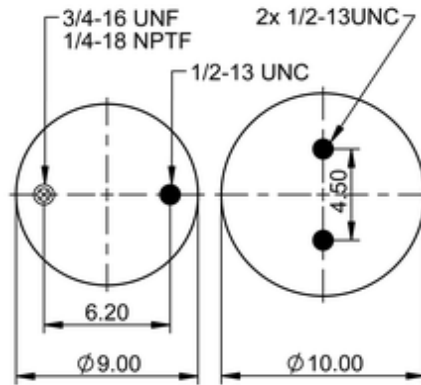

9 10-16 P 410
64276

	14.7 lb
	9308662
	1/2-13 UNC: max. 35 lbf ft
	1/4-18 NPTF: max. 22 lbf ft
	3/4-16 UNF: max. 50 lbf ft

Cross-reference

Firestone Style	1T15M-6
Firestone No.	W01-358-9466
FleetPride	AS9466
Goodyear	1R12-365
Goodyear Flex No.	566243038
Taurus	6363

Triangle	AS-8410
TRP	AS94660
Automann	1DK23K-9466
Road Choice	AS9466

OE Manufacturer/Part No.

Manufacturer	Original Part No.	Model
Hendrickson	49048	
Hendrickson	49674-1	
Hendrickson	49674-2	
Hendrickson	49207	
Loadguard	SC2175	
Mack	57QL411M	
Volvo	85101157	
Brake & Wheel	M3526	
Ford	E9HZ5580A	
Hendrickson	49048-2	
Mack	364QS28	
Hendrickson	HA400	
Hendrickson	HA460	
Volvo	350034409	
Watson & Chalin	AS-0140	
HDA	PMABG-9123	