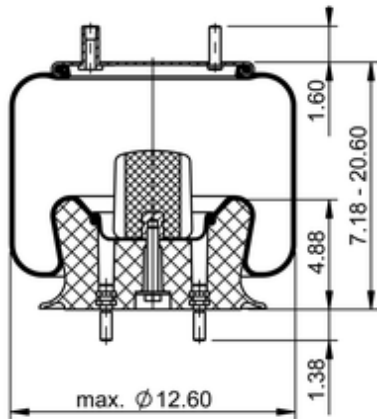

9 10-16 P 409

64275

	15.4 lb
	9308663
	1/2-13 UNC: max. 35 lbf ft
	1/4-18 NPTF: max. 22 lbf ft
	3/4-16 UNF: max. 50 lbf ft

Cross-reference

Firestone Style	1T15M-6
Firestone No.	W01-358-9223
FleetPride	AS9223
Goodyear	1R12-188
Goodyear Flex No.	566243038
Taurus	6363

Triangle	AS-8409
TRP	AS92230
Automann	1DK23K-9223

OE Manufacturer/Part No.

Manufacturer	Original Part No.	Model
Reyco	12884-01A	
Ridewell	1003589223C	
Hendrickson	48195-2	
SAF Holland	57009223	
Reyco	12884-01	