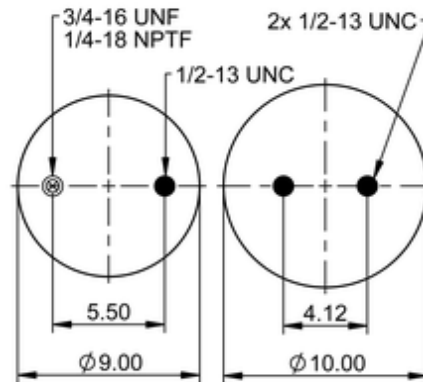

9 10-16 P 409

64275

	15.4 lb
	9308663
	1/2-13 UNC: max. 35 lbf ft
	1/4-18 NPTF: max. 22 lbf ft
	3/4-16 UNF: max. 50 lbf ft

Cross-reference

Firestone Style	1T15M-6
Firestone No.	W01-358-9223
FleetPride	AS9223
Goodyear	1R12-188
Goodyear Flex No.	566243038
Taurus	6363

Triangle	AS-8409
TRP	AS92230
Automann	1DK23K-9223

OE Manufacturer/Part No.

Manufacturer	Original Part No.	Model
Reyco	12884-01A	
Ridewell	1003589223C	
Hendrickson	48195-2	
SAF Holland	57009223	
Reyco	12884-01	