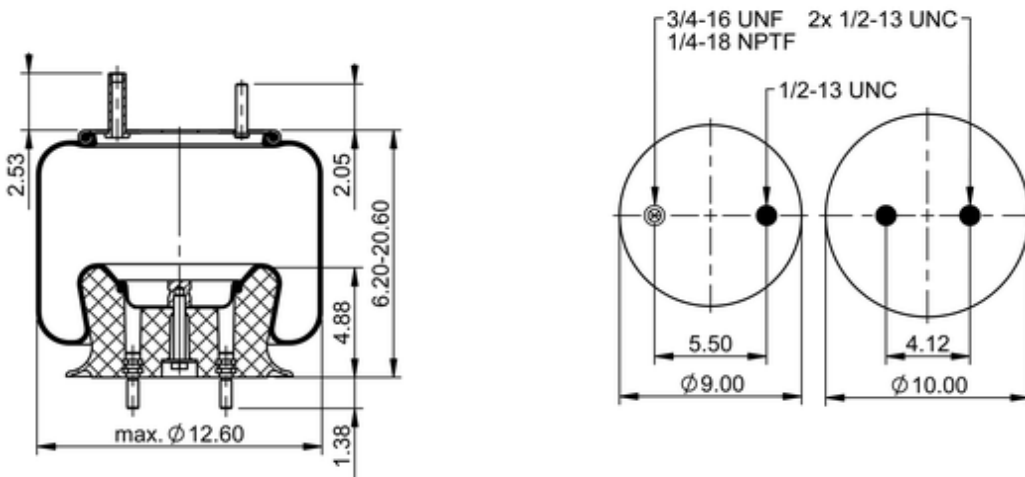

9 10-16 P 408
64259

	13.3 lb
	9308663
	1/2-13 UNC: max. 35 lbf ft
	1/4-18 NPTF: max. 22 lbf ft
	3/4-16 UNF: max. 50 lbf ft

Cross-reference

Firestone Style	1T15M-6
Firestone No.	W01-358-9219
FleetPride	AS9219
Goodyear	1R12-151
Goodyear	1R12-182
Goodyear Flex No.	566243038

Taurus	6363
Triangle	AS-8408
TRP	AS92190
Automann	1DK23K-9219
Road Choice	AS9219

OE Manufacturer/Part No.

Manufacturer	Original Part No.	Model
Loadguard	SC2070	
Navistar/Fleetrite	1681739C1	
Navistar/Fleetrite	1672401C1	
SAF Holland	57009219	
Brake & Wheel	M3540	
Ridewell	1003589219C	
Volvo	3522233203	
Volvo	350033201	
Volvo	350033203	
Volvo	350033204	
Volvo	350033209	