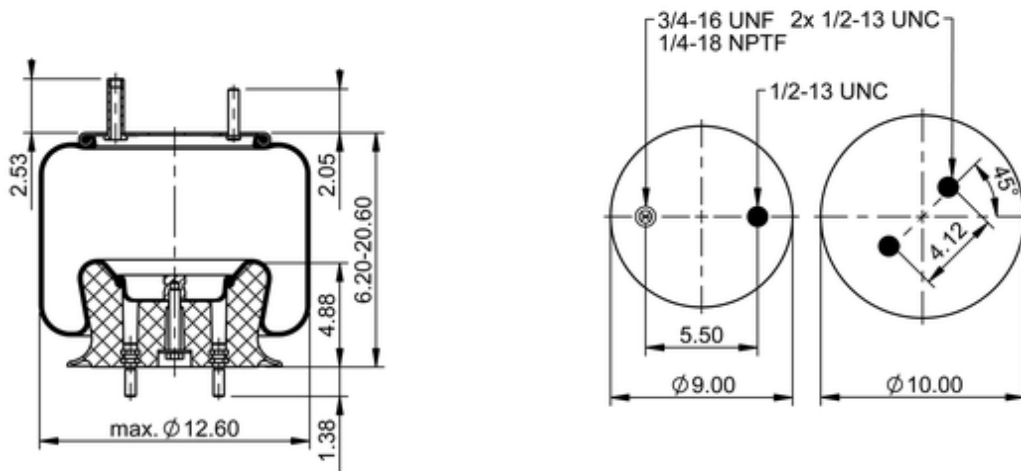

**9 10-16 P 407**
**64262**

	13.3 lb
	9308663
	1/2-13 UNC: max. 35 lbf ft
	1/4-18 NPTF: max. 22 lbf ft
	3/4-16 UNF: max. 50 lbf ft

**Cross-reference**

Goodyear	1R12-090
Goodyear Flex No.	566243038
Taurus	6363
Triangle	AS-8407
TRP	AS4073
Automann	1DK23K-P407

**OE Manufacturer/Part No.**

<b>Manufacturer</b>	<b>Original Part No.</b>	<b>Model</b>
Loadguard	SC2048	
Navistar/Fleetrite	1660581C1	
Navistar/Fleetrite	501559C1	
Navistar/Fleetrite	501159C2	
Volvo	85101156	