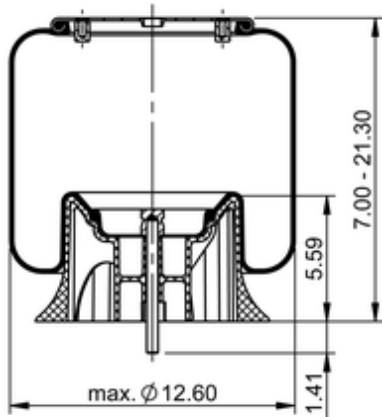

9 10-16 P 393
64306

	12 lb
	9314552
	1/2-13 UNC: max. 35 lbf ft
	1/2-14 NPTF: max. 22 lbf ft
	3/8-16 UNC: max. 20 lbf ft

Cross-reference

Firestone Style	1T15M-6
Firestone No.	W01-358-9026
FleetPride	AS9026
Goodyear	1R12-567
Goodyear Flex No.	566243038
Taurus	6363

Triangle	AS-8393
TRP	AS90260
Automann	1DK23K-9026
Road Choice	AS9026

OE Manufacturer/Part No.

Manufacturer	Original Part No.	Model
Peterbilt	03-06213	
Peterbilt	03-07111	