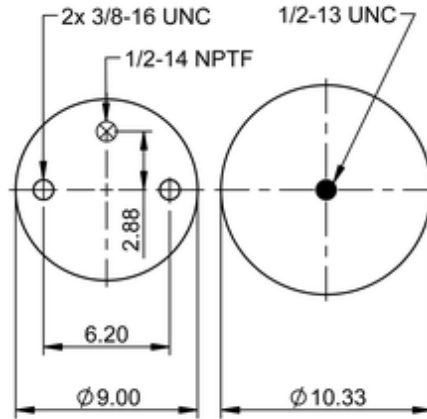

9 10-16 P 393
64306

	12 lb
	9314552
	1/2-13 UNC: max. 35 lbf ft
	1/2-14 NPTF: max. 22 lbf ft
	3/8-16 UNC: max. 20 lbf ft

Cross-reference

Firestone Style	1T15M-6
Firestone No.	W01-358-9026
FleetPride	AS9026
Goodyear	1R12-567
Goodyear Flex No.	566243038
Taurus	6363