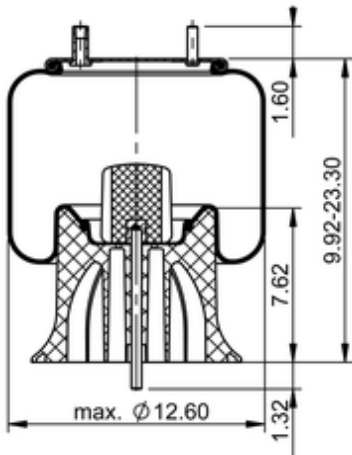

9 10-16 P 392

64305

	16 lb
	9306248
	1/2-13 UNC: max. 35 lbf ft
	1/4-18 NPTF: max. 22 lbf ft
	3/4-16 UNF: max. 50 lbf ft

Cross-reference

Firestone Style	1T15M-6
Firestone No.	W01-358-9304
Firestone No.	W01-358-9364
FleetPride	AS9304
Taurus	6363
Triangle	AS-8392

Triangle	AS-8499
Automann	1DK23K-9304

OE Manufacturer/Part No.

Manufacturer	Original Part No.	Model
SAF Holland	90557124	
Watson & Chalin	AS-0059	