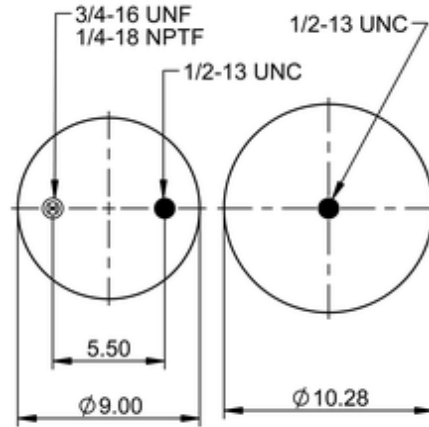

9 10-16 P 392

64305

	16 lb
	9306248
	1/2-13 UNC: max. 35 lbf ft
	1/4-18 NPTF: max. 22 lbf ft
	3/4-16 UNF: max. 50 lbf ft

Cross-reference

Firestone Style	1T15M-6
Firestone No.	W01-358-9304
Firestone No.	W01-358-9364
FleetPride	AS9304
Taurus	6363
Triangle	AS-8392