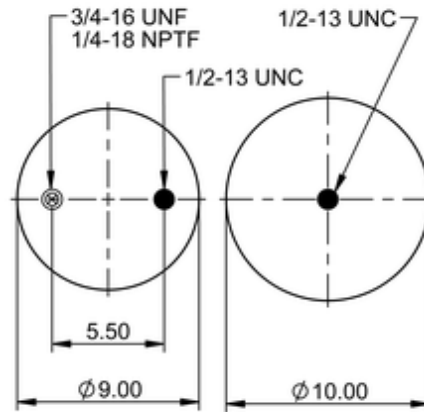

9 10-16 P 391
64304

	14.1 lb
	9314552
	1/2-13 UNC: max. 35 lbf ft
	1/4-18 NPTF: max. 22 lbf ft
	3/4-16 UNF: max. 50 lbf ft

Cross-reference

Firestone Style	1T15M-6
Firestone No.	W01-358-9362
FleetPride	AS9362
Goodyear	1R12-441
Goodyear Flex No.	566243038
Taurus	6363

Triangle	AS-8391
TRP	AS93620
Automann	1DK23K-9362

OE Manufacturer/Part No.

Manufacturer	Original Part No.	Model
SAF Holland	90557113	
Silent Drive	AS-9362	
Watson & Chalin	AS-0049	