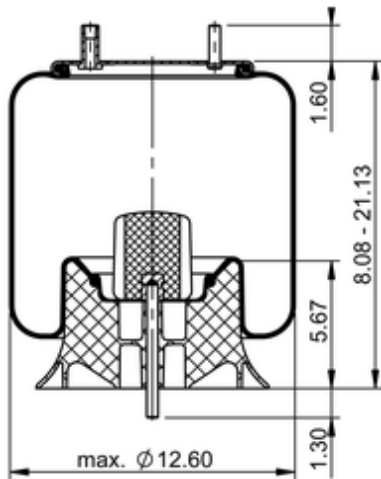

9 10-16 P 391
64304

	14.1 lb
	9314552
	1/2-13 UNC: max. 35 lbf ft
	1/4-18 NPTF: max. 22 lbf ft
	3/4-16 UNF: max. 50 lbf ft

Cross-reference

Firestone Style	1T15M-6
Firestone No.	W01-358-9362
FleetPride	AS9362
Goodyear	1R12-441
Goodyear Flex No.	566243038
Taurus	6363

Triangle	AS-8391
TRP	AS93620
Automann	1DK23K-9362

OE Manufacturer/Part No.

Manufacturer	Original Part No.	Model
SAF Holland	90557113	
Silent Drive	AS-9362	
Watson & Chalin	AS-0049	