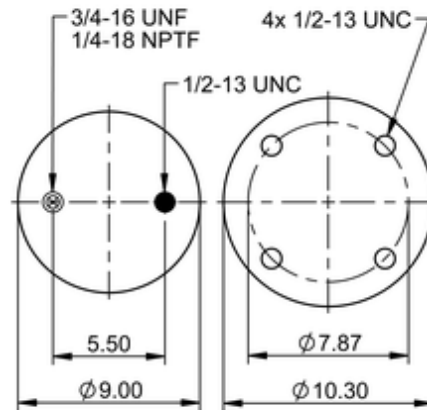

9 10-16 P 376
64302

	16.4 lb
	9308129
	1/2-13 UNC: max. 35 lbf ft
	1/4-18 NPTF: max. 22 lbf ft
	3/4-16 UNF: max. 50 lbf ft

Cross-reference

Firestone Style	1T15M-6
Firestone No.	W01-358-9392
FleetPride	AS9392
Goodyear	1R12-143
Goodyear Flex No.	566243048
Taurus	6363

Triangle	AS-8376
TRP	AS93920
Automann	1DK23K-9392

OE Manufacturer/Part No.

Manufacturer	Original Part No.	Model
Hendrickson	B-4773	