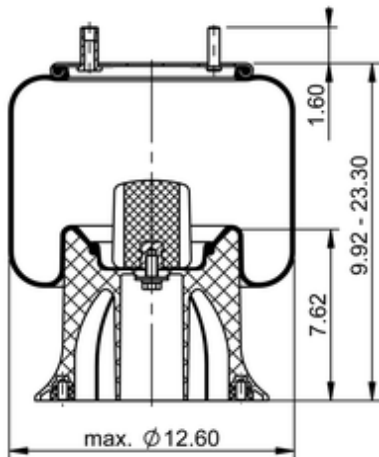

9 10-16 P 376
64302

	16.4 lb
	9308129
	1/2-13 UNC: max. 35 lbf ft
	1/4-18 NPTF: max. 22 lbf ft
	3/4-16 UNF: max. 50 lbf ft

Cross-reference

Firestone Style	1T15M-6
Firestone No.	W01-358-9392
FleetPride	AS9392
Goodyear	1R12-143
Goodyear Flex No.	566243048
Taurus	6363

Triangle	AS-8376
TRP	AS93920
Automann	1DK23K-9392

OE Manufacturer/Part No.

Manufacturer	Original Part No.	Model
Hendrickson	B-4773	