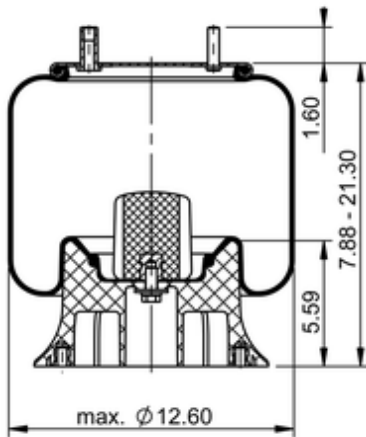

9 10-16 P 372
64301

	14.9 lb
	9308133
	1/2-13 UNC: max. 35 lbf ft
	1/4-18 NPTF: max. 22 lbf ft
	3/4-16 UNF: max. 50 lbf ft

Cross-reference

Firestone Style	1T15M-6
Firestone No.	W01-358-9092
FleetPride	AS9092
Goodyear	1R12-220
Goodyear Flex No.	566243038
Taurus	6363

Triangle	AS-8372
TRP	AS90920
Automann	1DK23K-9092

OE Manufacturer/Part No.

Manufacturer	Original Part No.	Model
Hendrickson	S-12353	
Loadguard	SC2767	
Navistar/Fleetrite	517096C91	
SAF Holland	90557031	