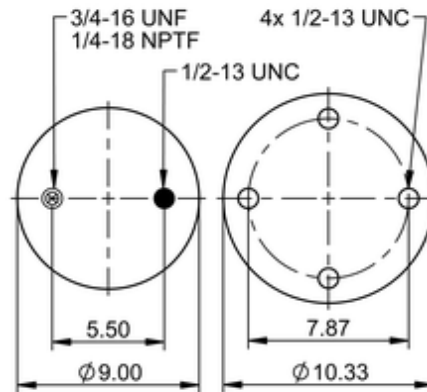

9 10-16 P 372
64301

	14.9 lb
	9308133
	1/2-13 UNC: max. 35 lbf ft
	1/4-18 NPTF: max. 22 lbf ft
	3/4-16 UNF: max. 50 lbf ft

Cross-reference

Firestone Style	1T15M-6
Firestone No.	W01-358-9092
FleetPride	AS9092
Goodyear	1R12-220
Goodyear Flex No.	566243038
Taurus	6363

Triangle	AS-8372
TRP	AS90920
Automann	1DK23K-9092

OE Manufacturer/Part No.

Manufacturer	Original Part No.	Model
Hendrickson	S-12353	
Loadguard	SC2767	
Navistar/Fleetrite	517096C91	
SAF Holland	90557031	