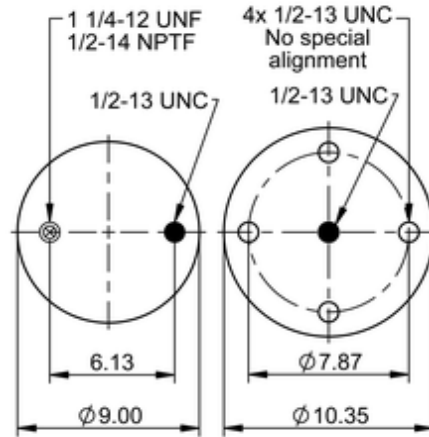

**9 10-16 P 352**
**64297**

	13.1 lb
	9308133
	1 1/4-12 UNF: max. 50 lbf ft
	1/2-13 UNC: max. 35 lbf ft
	1/2-14 NPTF: max. 22 lbf ft

**Cross-reference**

Firestone Style	1T15M-6
Firestone No.	W01-358-9194
FleetPride	AS9194
Goodyear	1R12-356
Goodyear Flex No.	566243038
Taurus	6363

Triangle	AS-8352
TRP	AS91940
Automann	1DK23K-9194

**OE Manufacturer/Part No.**

<b>Manufacturer</b>	<b>Original Part No.</b>	<b>Model</b>
Dayton	352-9194	
Hendrickson	S-13163	
Loadguard	SC2786	
Peterbilt	03-05107	
SAF Holland	57009194	
Taurus	AS506-9194	
Watson & Chalin	AS-0101	
Brake & Wheel	M3539	