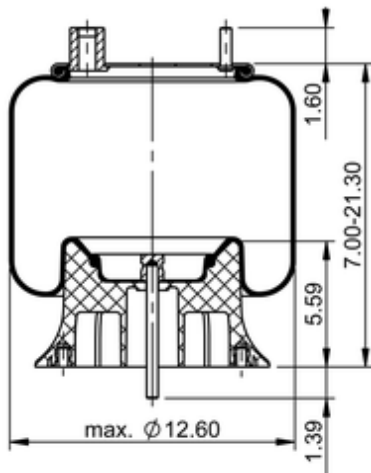

**9 10-16 P 352**
**64297**

	13.1 lb
	9308133
	1 1/4-12 UNF: max. 50 lbf ft
	1/2-13 UNC: max. 35 lbf ft
	1/2-14 NPTF: max. 22 lbf ft

**Cross-reference**

Firestone Style	1T15M-6
Firestone No.	W01-358-9194
FleetPride	AS9194
Goodyear	1R12-356
Goodyear Flex No.	566243038
Taurus	6363

Triangle	AS-8352
TRP	AS91940
Automann	1DK23K-9194

**OE Manufacturer/Part No.**

<b>Manufacturer</b>	<b>Original Part No.</b>	<b>Model</b>
Dayton	352-9194	
Hendrickson	S-13163	
Loadguard	SC2786	
Peterbilt	03-05107	
SAF Holland	57009194	
Taurus	AS506-9194	
Watson & Chalin	AS-0101	
Brake & Wheel	M3539	