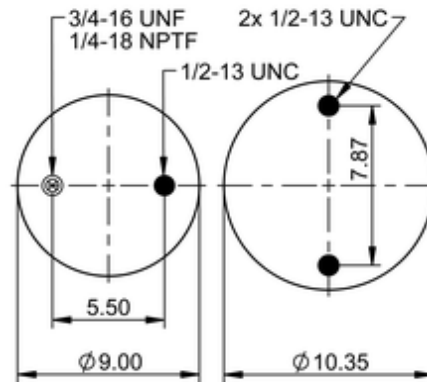

9 10-16 P 351
64296

	15 lb
	9308133
	1/2-13 UNC: max. 35 lbf ft
	1/4-18 NPTF: max. 22 lbf ft
	3/4-16 UNF: max. 50 lbf ft

Cross-reference

Firestone Style	1T15M-6
Firestone No.	W01-358-9193
FleetPride	AS9193
Taurus	6363
Triangle	AS-8351
TRP	AS91930

Automann

1DK23K-9193

OE Manufacturer/Part No.

Manufacturer	Original Part No.	Model
SAF Holland	90557101	