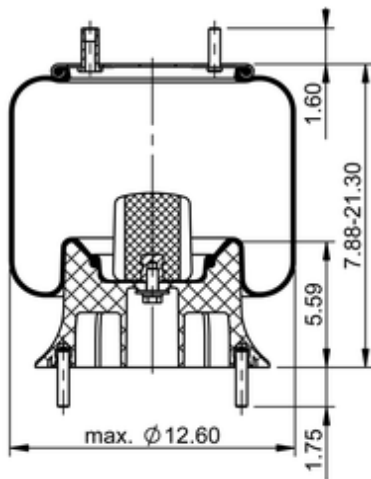

9 10-16 P 351
64296

	15 lb
	9308133
	1/2-13 UNC: max. 35 lbf ft
	1/4-18 NPTF: max. 22 lbf ft
	3/4-16 UNF: max. 50 lbf ft

Cross-reference

Firestone Style	1T15M-6
Firestone No.	W01-358-9193
FleetPride	AS9193
Taurus	6363
Triangle	AS-8351
TRP	AS91930

Automann

1DK23K-9193

OE Manufacturer/Part No.

Manufacturer	Original Part No.	Model
SAF Holland	90557101	