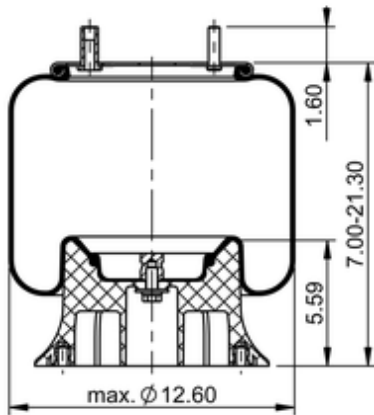

9 10-16 P 333
64294

	14.9 lb
	9308133
	1/2-13 UNC: max. 35 lbf ft
	1/4-18 NPTF: max. 22 lbf ft
	3/4-16 UNF: max. 50 lbf ft

Cross-reference

Firestone Style	1T15M-6
Firestone No.	W01-358-9083
FleetPride	AS9083
Goodyear	1R12-066
Goodyear Flex No.	566243038
Taurus	6363

Triangle	AS-8333
TRP	AS90830
Automann	1DK23K-9083

OE Manufacturer/Part No.

Manufacturer	Original Part No.	Model
Dayton	352-9083	
Granning	B59	
Hendrickson	S-1561	
Loadguard	SC2036	
Navistar/Fleetrite	554763C1	
Ridewell	1003589083C	
SAF Holland	57009083	
Spring Valley	AS-8333	
Taurus	AS506-9080	
Watson & Chalin	AS-0028	
Watson & Chalin	AS-0018	
Fruehauf	UCE-9393-1	
Tuthill	1359	
Brake & Wheel	M3514	
Granning	1528	
Granning	1359	
Hendrickson	S-13042	