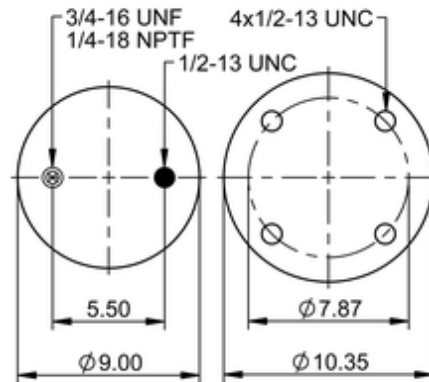

9 10-16 P 333
64294

	14.9 lb
	9308133
	1/2-13 UNC: max. 35 lbf ft
	1/4-18 NPTF: max. 22 lbf ft
	3/4-16 UNF: max. 50 lbf ft

Cross-reference

Firestone Style	1T15M-6
Firestone No.	W01-358-9083
FleetPride	AS9083
Goodyear	1R12-066
Goodyear Flex No.	566243038
Taurus	6363

Triangle	AS-8333
TRP	AS90830
Automann	1DK23K-9083

OE Manufacturer/Part No.

Manufacturer	Original Part No.	Model
Dayton	352-9083	
Granning	B59	
Hendrickson	S-1561	
Loadguard	SC2036	
Navistar/Fleetrite	554763C1	
Ridewell	1003589083C	
SAF Holland	57009083	
Spring Valley	AS-8333	
Taurus	AS506-9080	
Watson & Chalin	AS-0028	
Watson & Chalin	AS-0018	
Fruehauf	UCE-9393-1	
Tuthill	1359	
Brake & Wheel	M3514	
Granning	1528	
Granning	1359	
Hendrickson	S-13042	