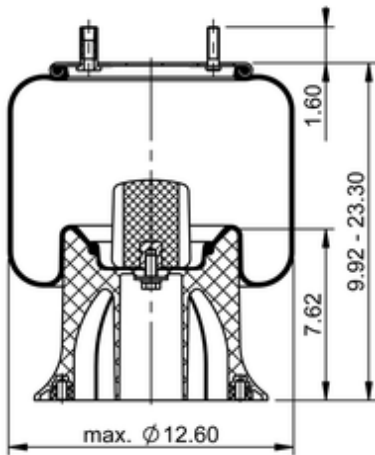

**9 10-16 P 332**
**64293**

	16.4 lb
	9308129
	1/2-13 UNC: max. 35 lbf ft
	1/4-18 NPTF: max. 22 lbf ft
	3/4-16 UNF: max. 50 lbf ft

**Cross-reference**

Firestone Style	1T15M-6
Firestone No.	W01-358-9093
FleetPride	AS9093
Goodyear	1R12-621
Goodyear Flex No.	566243097
Taurus	6363

Triangle	AS-8332
TRP	AS90930
Automann	1DK23K-9093

**OE Manufacturer/Part No.**

<b>Manufacturer</b>	<b>Original Part No.</b>	<b>Model</b>
Meritor	202219	
SAF Holland	90557007	
SAF Holland	90557032	
SAF Holland	90557035	
Taurus	AS504-9093	