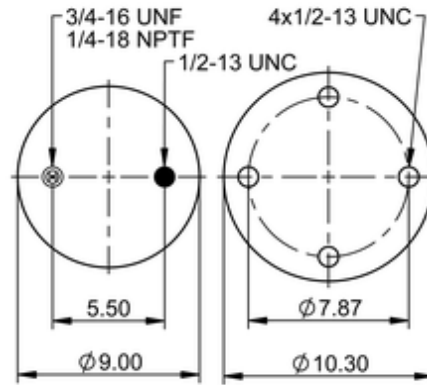

**9 10-16 P 332**
**64293**

	16.4 lb
	9308129
	1/2-13 UNC: max. 35 lbf ft
	1/4-18 NPTF: max. 22 lbf ft
	3/4-16 UNF: max. 50 lbf ft

**Cross-reference**

Firestone Style	1T15M-6
Firestone No.	W01-358-9093
FleetPride	AS9093
Goodyear	1R12-621
Goodyear Flex No.	566243097
Taurus	6363

Triangle	AS-8332
TRP	AS90930
Automann	1DK23K-9093

**OE Manufacturer/Part No.**

<b>Manufacturer</b>	<b>Original Part No.</b>	<b>Model</b>
Meritor	202219	
SAF Holland	90557007	
SAF Holland	90557032	
SAF Holland	90557035	
Taurus	AS504-9093	