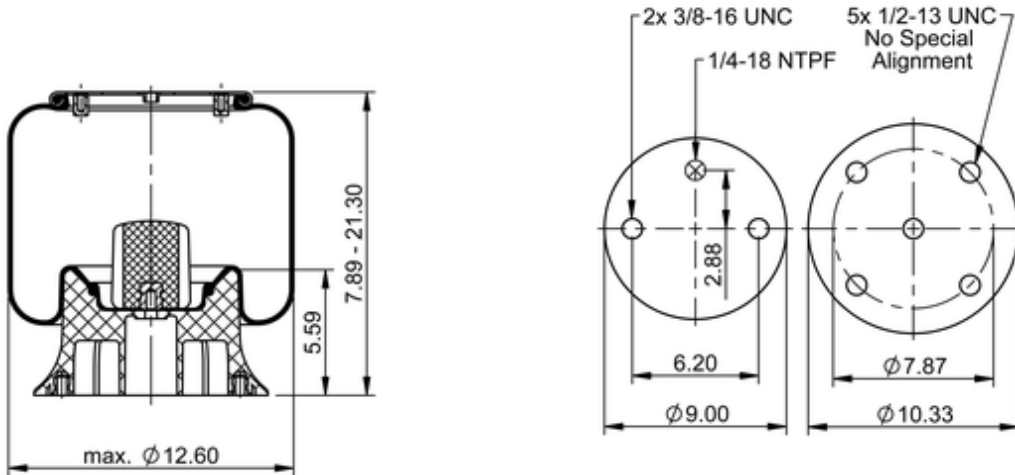

9 10-16 P 325
64292

	15 lb
	9308133
	1/2-13 UNC: max. 35 lbf ft
	1/4-18 NPTF: max. 22 lbf ft
	3/8-16 UNC: max. 20 lbf ft

Cross-reference

Firestone Style	1T15M-6
Firestone No.	W01-358-9096
FleetPride	AS9096
Goodyear	1R12-358
Goodyear	1R12-155
Goodyear Flex No.	566243038