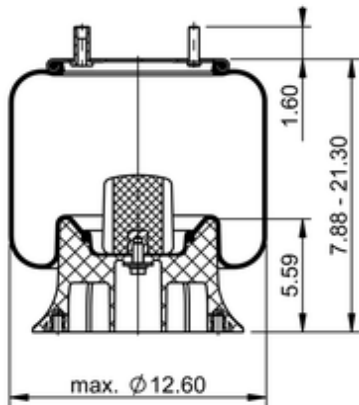

9 10-16 P 310
64269

	14.9 lb
	9308133
	1/2-13 UNC: max. 35 lbf ft
	1/4-18 NPTF: max. 22 lbf ft
	3/4-16 UNF: max. 50 lbf ft

Cross-reference

Primeride	AS PR9M16 9082
Firestone Style	1T15M-6
Firestone No.	W01-358-9082
FleetPride	AS9082
Goodyear	1R12-092
Goodyear Flex No.	566243038

Taurus	6363
Triangle	AS-8310
Vibracoustic	V 1 DK 23 K-9082
TRP	AS90820
Automann	1DK23K-9082
Road Choice	AS9082

OE Manufacturer/Part No.

Manufacturer	Original Part No.	Model
TOYO	TRL240393	
Volvo	3130491	
Meritor	201869	
Brake & Wheel	M3513	
Gillig	5317602001	
Granning	6418	
Mack	57QL310	
Dayton	352-9082	
Eveley	RA 1954-5	
Fab Tek	101929	
Hendrickson	S-2066	
Hendrickson	S-4041	
Hendrickson	S-11651	
Hendrickson	S-13159	
Hendrickson	B-12514-007	
Kwik Loc/Todco	CP-3281	
Kwik Loc/Todco	CP-5125	
Kwik Loc/Todco	CP-5152	
Loadguard	SC2035	
Loadguard	SC2762	
Navistar/Fleetrite	517559C9	
R&S Truck	1090217	
Reyco	12882-01	
Ridewell	1003589082C	
SAF Holland	90557006	
SAF Holland	90557027	
SAF Holland	90557033	
SAF Holland	90557037	