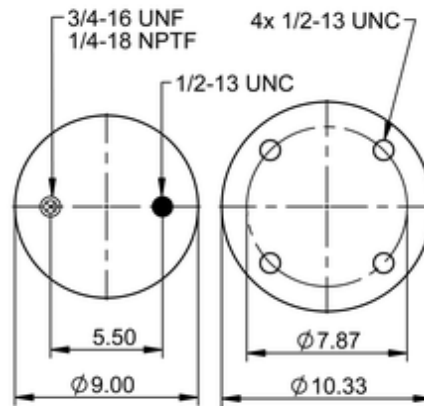

9 10-16 P 310
64269

	14.9 lb
	9308133
	1/2-13 UNC: max. 35 lbf ft
	1/4-18 NPTF: max. 22 lbf ft
	3/4-16 UNF: max. 50 lbf ft

Cross-reference

Primeride	AS PR9M16 9082
Firestone Style	1T15M-6
Firestone No.	W01-358-9082
FleetPride	AS9082
Goodyear	1R12-092
Goodyear Flex No.	566243038

Taurus	6363
Triangle	AS-8310
Vibracoustic	V 1 DK 23 K-9082
TRP	AS90820
Automann	1DK23K-9082
Road Choice	AS9082

OE Manufacturer/Part No.

Manufacturer	Original Part No.	Model
TOYO	TRL240393	
Volvo	3130491	
Meritor	201869	
Brake & Wheel	M3513	
Gillig	5317602001	
Granning	6418	
Mack	57QL310	
Dayton	352-9082	
Eveley	RA 1954-5	
Fab Tek	101929	
Hendrickson	S-2066	
Hendrickson	S-4041	
Hendrickson	S-11651	
Hendrickson	S-13159	
Hendrickson	B-12514-007	
Kwik Loc/Todco	CP-3281	
Kwik Loc/Todco	CP-5125	
Kwik Loc/Todco	CP-5152	
Loadguard	SC2035	
Loadguard	SC2762	
Navistar/Fleetrite	517559C9	
R&S Truck	1090217	
Reyco	12882-01	
Ridewell	1003589082C	
SAF Holland	90557006	
SAF Holland	90557027	
SAF Holland	90557033	
SAF Holland	90557037	